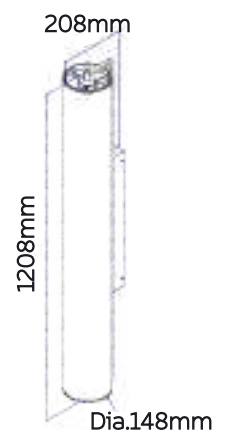

PENDANT LAMP

DARKECLIPSE

Model No	LFPD003-612	LFPD003-805
Wattage	20W	28W
Lumen	1750lm	2450lm
Dimension	Dia.612 x 13(W) x 1500(H)mm	Dia.805 x 13(W) x 1500(H)mm
CCT	3000K	3000K
Housing Material	Aluminium + Acrylic	Aluminium + Acrylic
Product Color	Black	Black

WALL LAMP

THERMOLITT

Model No	LFWL006-1
Wattage	20W
Lumen	1750lm
Dimension	Dia.148 x 164(W) x 1370(H)mm
CCT	3000K
Housing Material	Aluminium + Glass
Product Color	Black

WALL LAMP

THERMOLITT

Model No	LFWL006-2
Wattage	50W
Lumen	4375lm
Dimension	Dia.148 x 208(W) x 1208(H)mm
CCT	3000K
Housing Material	Aluminium + Glass
Product Color	Black

PENDANT LAMP

THERMOLITT

Model No	LFPD007-0652H	LFPD007-1210H
Wattage	30W	50W
Lumen	2625lm	4375lm
Dimension	Dia.148 x 652(H)mm Hanging 1500(H)mm	Dia.148 x 1164(H)mm Hanging 1500(H)mm
CCT	3000K	3000K
Housing Material	Aluminium + Glass	Aluminium + Glass
Product Color	Black	Black

PENDANT LAMP

THERMOLITT

Model No	LFPD007-0652V
Wattage	35W
Lumen	3063lm
Dimension	Dia.200 x 652(W) x Hanging 1500(H)mm
CCT	3000K
Housing Material	Aluminium + Glass
Product Color	Black

FEATHER
TOUCH
DIMMABLE