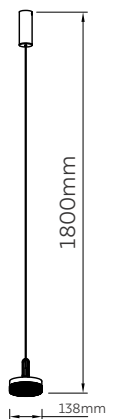

PENDANT LAMP

CUBOID

Model No	LFPD036-18W -5L-A
Wattage	18W
Lumen	1575lm
Dimension	1205(L) x 69.5(W) x 1500(H)mm
CCT	3000K
Housing Material	Metal
Product Color	Sand Gold

CHANDELIER

CUBOID

Model No	LFPD036-18W-5L-C
Wattage	18W
Lumen	1575lm
Dimension	Dia.650 x 1500(H)mm
CCT	3000K
Housing Material	Metal
Product Color	Sand Gold

CHANDELIER

CUBOID

Model No	LFPD036-28W-8L-C
Wattage	28W
Lumen	2450lm
Dimension	Dia.800 x 1500(H)mm
CCT	3000K
Housing Material	Metal
Product Color	Sand Gold

PENDANT LAMP

ROPEWAY

Model No	LFPD037-5W-1L
Wattage	5W
Lumen	525lm
Dimension	Dia.138 x 1800(H)mm
CCT	3000K
Housing Material	Pure Aluminium
Product Color	Black

PENDANT LAMP

ROPE WAY

Model No	LFPD037-25W-5L-A
Wattage	25W
Lumen	2187.5lm
Dimension	1240(L) x 140(W) x 1200(H)mm
CCT	3000K
Housing Material	Pure Aluminium
Product Color	Black

CHANDELIER

ROPEWAY

Model No	LFPD037-20W-4L-C
Wattage	20W
Lumen	1750lm
Dimension	Dia.521 x 210(L) x 1800(H)mm
CCT	3000K
Housing Material	Pure Aluminium
Product Color	Black