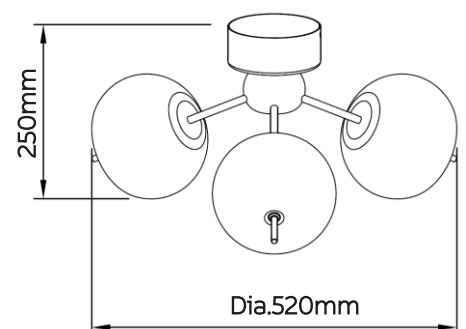

CHANDELIER

MARSHMELLOWS

Model No	LFPD028-100W
Wattage	100W
Lumen	5900lm
Dimension	Dia.1050 x 350(H)mm, C.G Box Dia.140 x 40(H)mm, Lamp Size Dia.160 x 120(H)mm
CCT	3000K
Housing Material	Aluminium
Product Color	Brass

SURFACE LIGHT

MARSHMELLOWS

Model No	LFSS028-30W
Wattage	30W
Lumen	1700lm
Dimension	Dia.520 x 250(H)mm, C.G Box Dia.100 x 40(H)mm, Lamp Size Dia.160 x 120(H)mm
CCT	3000K
Housing Material	Aluminium
Product Color	Brass

TABLE LAMP

MARSHMELLOWS

Model No	LFTB028-10W
Wattage	10W
Lumen	590lm
Dimension	Dia.160 x 350(H)mm, Lamp Size Dia.160 x 120(H)mm
CCT	3000K
Housing Material	Aluminium
Product Color	Brass

TABLE LAMP

SPACE PINBALL