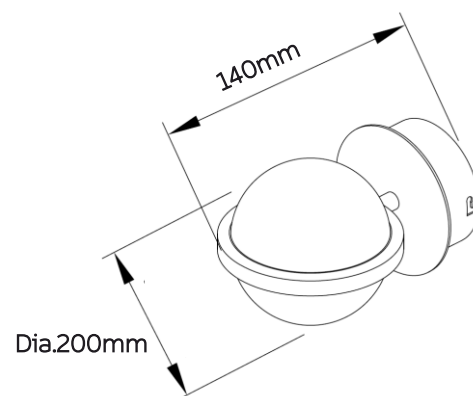

SATURN

Model No	LFWL027-9W
Wattage	9W
Lumen	530lm
Dimension	Dia.200(Outer) x Dia.140(Inner) x 140(H)mm
CCT	3000K
Housing Material	Aluminium
Product Color	Brass