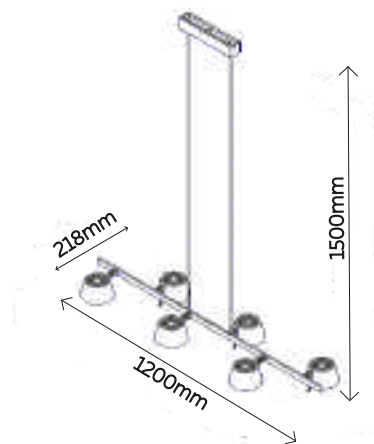

CHANDELIER

SKY DRUMS

Model No	LFPD001-06L
Wattage	28W
Lumen	2450lm
Dimension	342(L) x 1200(W) x 1500(H)mm
CCT	3000K
Housing Material	Aluminium + Acrylic
Product Color	Black