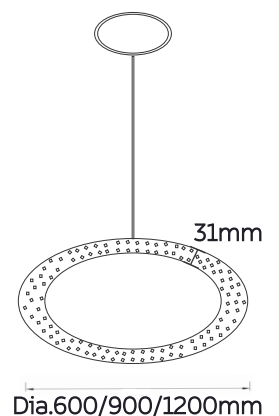

ORBIT

Model No	LFXPL1088R-25W	LFXPL1088R-36W	LFXPL1088R-50W
Wattage	25W (Tunable)	36W (Tunable)	50W (Tunable)
Lumen	1410-1365lm	1860-1795lm	2975-2820lm
Dimension	Dia.600 x 31(H)mm	Dia.900 x 31(H)mm	Dia.1200 x 31(H)mm
CCT	4000K-3000K	4000K-3000K	4000K-3000K
Housing Material	Aluminium	Aluminium	Aluminium
Product Color	White	White	White