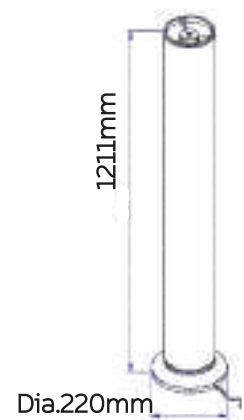

FEATHER
TOUCH
DIMMABLE

FLOOR LAMP

THERMOLITT

Model No	LFFO008-1211
Wattage	35W
Lumen	3063lm
Dimension	Dia.220 x 1211(H)mm
CCT	3000K
Housing Material	Aluminium + Glass
Product Color	Black