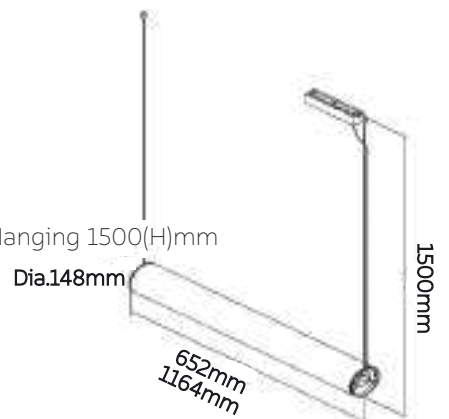

WALL LAMP

THERMOLITT

Model No	LFWL006-1
Wattage	20W
Lumen	1750lm
Dimension	Dia.148 x 164(W) x 1370(H)mm
CCT	3000K
Housing Material	Aluminium + Glass
Product Color	Black

WALL LAMP

THERMOLITT

Model No	LFWL006-2
Wattage	50W
Lumen	4375lm
Dimension	Dia.148 x 208(W) x 1208(H)mm
CCT	3000K
Housing Material	Aluminium + Glass
Product Color	Black

PENDANT LAMP

THERMOLITT

Model No	LFPD007-0652H	LFPD007-1210H
Wattage	30W	50W
Lumen	2625lm	4375lm
Dimension	Dia.148 x 652(H)mm Hanging 1500(H)mm	Dia.148 x 1164(H)mm Hanging 1500(H)mm
CCT	3000K	3000K
Housing Material	Aluminium + Glass	Aluminium + Glass
Product Color	Black	Black