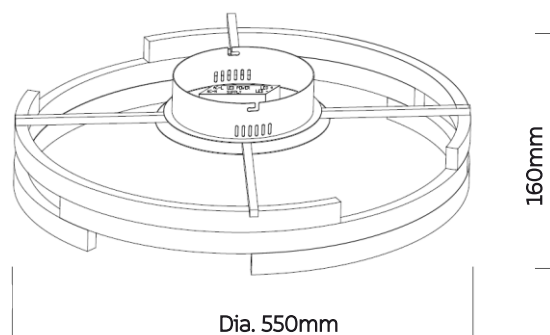

PENDANT LAMP

GOLDEN CHALET (COMBINATION)

Model No	LFPD021-158W
Wattage	158W
Lumen	14400lm
Dimension	Dia.620 + Dia.820mm
CCT	3000K
Housing Material	Aluminium
Product Color	Gold

SURFACE LIGHT

GOLDEN CHALET

Model No	LFSS021-65W
Wattage	65W
Lumen	5200lm
Dimension	Dia.550mm
CCT	3000K
Housing Material	Aluminium
Product Color	Gold