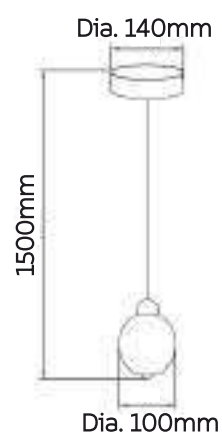

PENDANT LAMP

THERMOLITT

Model No	LFPD007-0652H	LFPD007-1210H
Wattage	30W	50W
Lumen	2625lm	4375lm
Dimension	Dia.148 x 652(H)mm Hanging 1500(H)mm	Dia.148 x 1164(H)mm Hanging 1500(H)mm
CCT	3000K	3000K
Housing Material	Aluminium + Glass	Aluminium + Glass
Product Color	Black	Black

PENDANT LAMP

DARK MAGIC

Model No	LFPD013-6L
Wattage	28W
Lumen	2450lm
Dimension	Dia.97 x 1650(L) x 79(H)mm Hanging 1500(H)mm
CCT	3000K
Housing Material	Aluminium + Acrylic
Product Color	Black

MIRROR LAMP

LIMO

MIRROR LAMP

GLARE ROOF

Model No	LFML015-400	LFML015-600	LFML015-800
Wattage	6W	10W	18W
Lumen	525lm	875lm	1575lm
Dimension	400(L) x 95(W) x 139(H)mm	600(L) x 95(W) x 139(H)mm	800(L) x 95(W) x 139(H)mm
CCT	3000K	3000K	3000K
Housing Material	Aluminium + Acrylic	Aluminium + Acrylic	Aluminium + Acrylic
Product Color	Dark Grey	Silver	Silver

PENDANT LAMP

EASTERGLOW

Model No	LFPD022-10W
Wattage	10W
Lumen	700lm
Dimension	Dia.100 x Hanging 1500(H)mm
CCT	3000K
Housing Material	Aluminium
Product Color	Rose Gold

PENDANT LAMP

EASTER GLOW

Model No	LFPD022-30W
Wattage	30W
Lumen	2100lm
Dimension	Dia.100(L) x Hanging 1600(H)mm
CCT	3000K
Housing Material	Aluminium
Product Color	Rose Gold