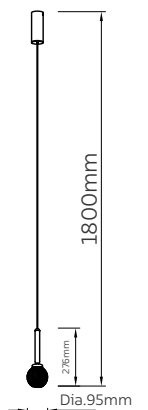

BLACKHOOD

Model No	LFPD034- 12W-3L-B
Wattage	12W
Lumen	1050lm
Dimension	Dia.140 x 160(L) x 1500(H)mm
CCT	3000K
Housing Material	Pure aluminium + Acrylic
Product Color	Sand Gold+Black

PENDANT LAMP

MACE

Model No	LFPD035-5W-1L
Wattage	5W
Lumen	437.5lm
Dimension	Dia.95 x 1800(H)mm
CCT	3000K
Housing Material	Metal
Product Color	Sand Gold