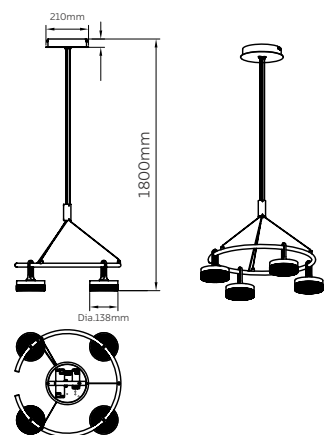

PENDANT LAMP

ROPE WAY

Model No	LFPD037-25W-5L-A
Wattage	25W
Lumen	2187.5lm
Dimension	1240(L) x 140(W) x 1200(H)mm
CCT	3000K
Housing Material	Pure Aluminium
Product Color	Black

CHANDELIER

ROPEWAY

Model No	LFPD037-20W-4L-C
Wattage	20W
Lumen	1750lm
Dimension	Dia.521 x 210(L) x 1800(H)mm
CCT	3000K
Housing Material	Pure Aluminium
Product Color	Black