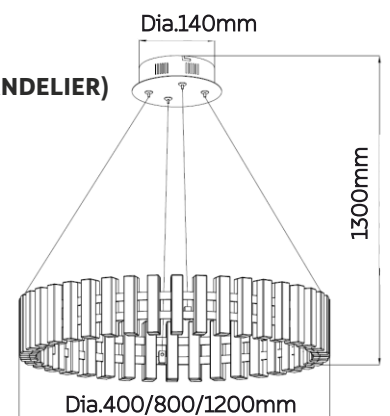

PENDANT LAMP

GLORIFYING COIL

Model No	LFPD025-58W	LFPD025-84W	LFPD025-100W
Wattage	58W	84W	100W
Lumen	4600lm	6700lm	8000lm
Dimension	Dia.600mm	Dia.800mm	Dia.1000mm
CCT	3000K	3000K	3000K
Housing Material	Aluminium	Aluminium	Aluminium
Product Color	Gold	Gold	Gold

GREEK SYMMETRY

Model No	LFSS026-28W	LFSS026-42W
Wattage	28W	42W
Lumen	2200lm	3300lm
Dimension	Dia.400 x 110(H)mm	Dia.600 x 110(H)mm
CCT	3000K	3000K
Housing Material	Aluminium	Aluminium
Product Color	Black	Black

PENDANT LAMP

GREEK SYMMETRY

Model No	LFPD026-28W	LFPD026-56W	LFPD026-85W(CHANDELIER)
Wattage	28W	56W	85W
Lumen	2835lm	4000lm	6800lm
Dimension	Dia.400mm	Dia.800mm	Dia.1200mm
CCT	3000K	3000K	3000K
Housing Material	Aluminium	Aluminium	Aluminium
Product Color	Black	Black	Black