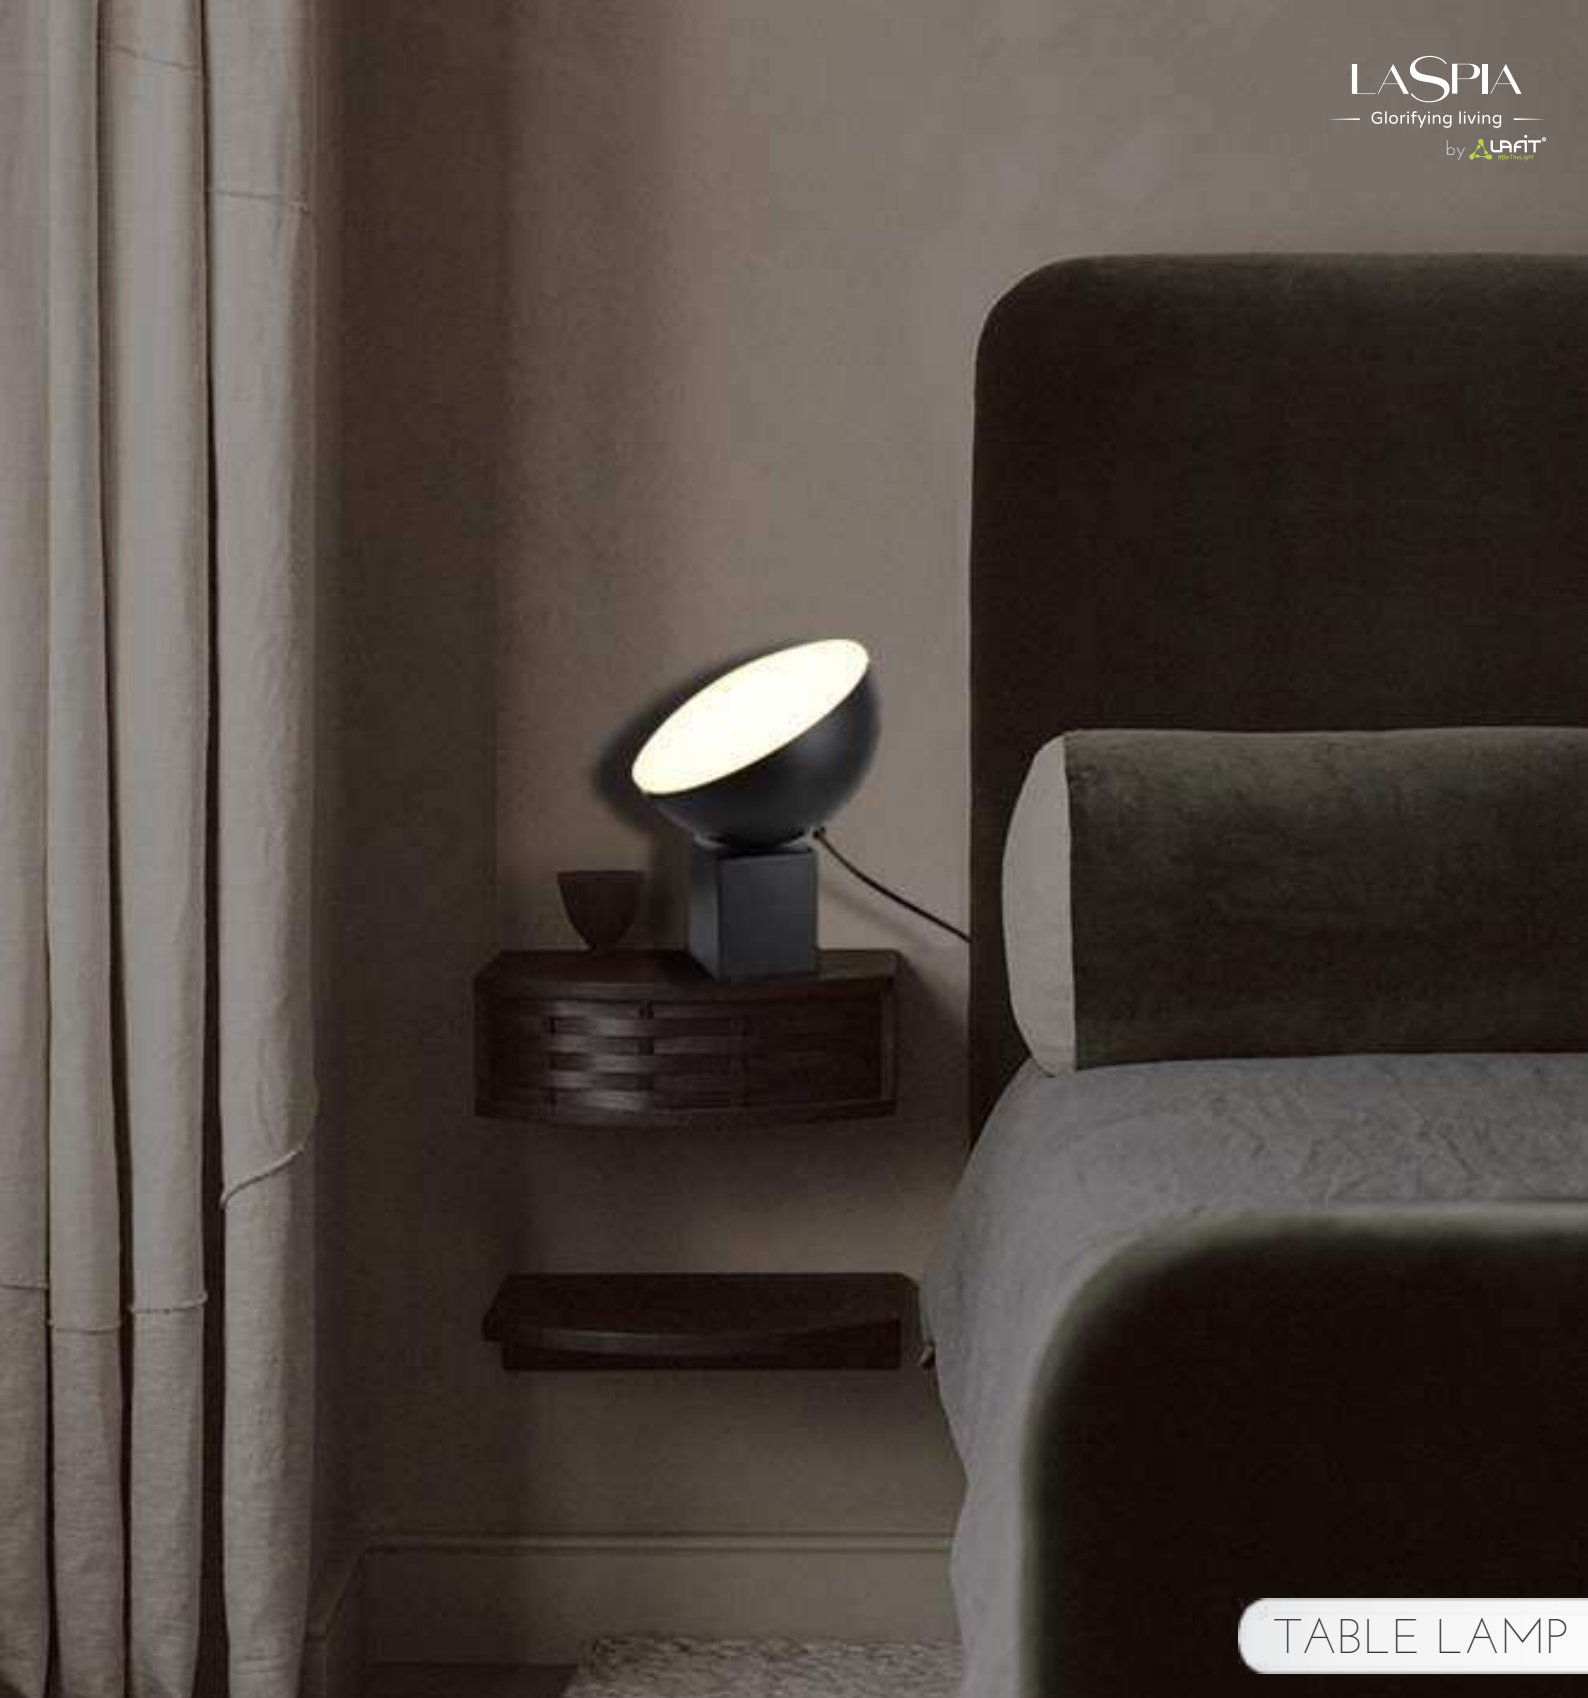

CEILING LIGHT

DROP DRUMS

Model No	LFCL032-60W-3L
Wattage	60W
Lumen	5250lm
Dimension	1039(L) x 250(W) x 247(H)mm
CCT	3000K
Housing Material	Pure aluminium + glass
Product Color	Black

TABLE LAMP

DROP DRUMS

Model No	LFTB032-20W
Wattage	20W
Lumen	1575lm
Dimension	Dia.250 x 343(H)mm
CCT	3000K
Housing Material	Pure aluminium + glass
Product Color	Black