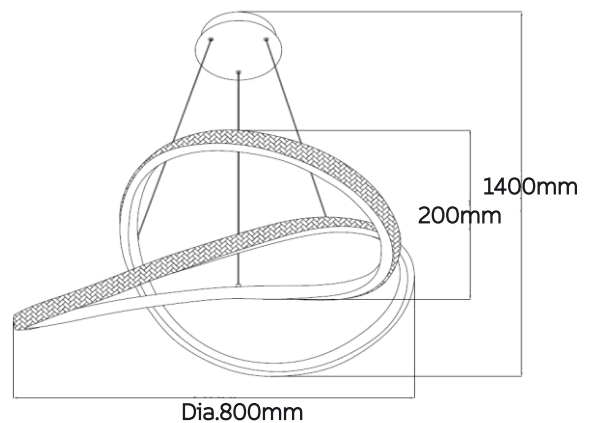

CHANDELIER

GOLDEN CHALET

Model No	LFPD017-84W
Wattage	84W
Lumen	6700lm
Dimension	Dia.800mm
CCT	3000K
Housing Material	Aluminium
Product Color	Sand Gold