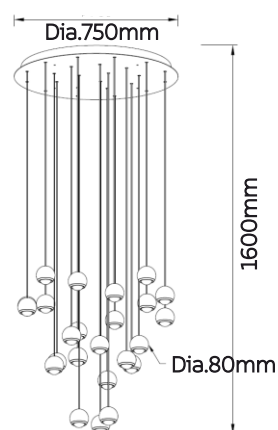

GOBLIN

Model No	LFPD018-192W
Wattage	192W
Lumen	9625lm
Dimension	Dia.750mm
CCT	3000K
Housing Material	Aluminium
Product Color	Sand Gold