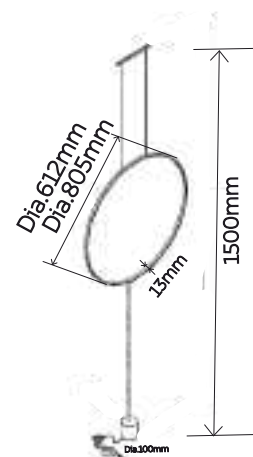

WALL LAMP

LIGHTSABER

Model No	LFWL005-1254
Wattage	14W
Lumen	1225lm
Dimension	306(L) x 63(W) x 1254(H)mm
CCT	3000K
Housing Material	Aluminium + Acrylic
Product Color	Black

PENDANT LAMP

LIGHTSABER

Model No	LFPD004-0832	LFPD004-1210
Wattage	10W	13W
Lumen	875lm	1138lm
Dimension	Dia.11 x 832(H)mm Hanging 2500(H)mm	Dia.11 x 1210(H)mm Hanging 2500(H)mm
CCT	3000K	3000K
Housing Material	Aluminium + Acrylic	Aluminium + Acrylic
Product Color	Black	Black

PENDANT LAMP

DARKECLIPSE

Model No	LFPD003-612	LFPD003-805
Wattage	20W	28W
Lumen	1750lm	2450lm
Dimension	Dia.612 x 13(W) x 1500(H)mm	Dia.805 x 13(W) x 1500(H)mm
CCT	3000K	3000K
Housing Material	Aluminium + Acrylic	Aluminium + Acrylic
Product Color	Black	Black

WALL LAMP

THERMOLITT

Model No	LFWL006-1
Wattage	20W
Lumen	1750lm
Dimension	Dia.148 x 164(W) x 1370(H)mm
CCT	3000K
Housing Material	Aluminium + Glass
Product Color	Black

WALL LAMP

THERMOLITT

Model No	LFWL006-2
Wattage	50W
Lumen	4375lm
Dimension	Dia.148 x 208(W) x 1208(H)mm
CCT	3000K
Housing Material	Aluminium + Glass
Product Color	Black

PENDANT LAMP

THERMOLITT

Model No	LFPD007-0652H	LFPD007-1210H
Wattage	30W	50W
Lumen	2625lm	4375lm
Dimension	Dia.148 x 652(H)mm Hanging 1500(H)mm	Dia.148 x 1164(H)mm Hanging 1500(H)mm
CCT	3000K	3000K
Housing Material	Aluminium + Glass	Aluminium + Glass
Product Color	Black	Black