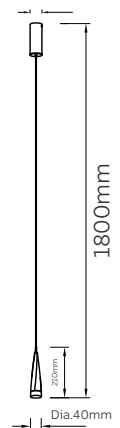

PENDANT LAMP

BOWLIT

Model No	LFPD041-38W
Wattage	38W
Lumen	3325lm
Dimension	Dia.500 x 130(H)mm
CCT	3000K
Housing Material	Pure Aluminium
Product Color	White+Gold

PENDANT LAMP

FIREBUG

Model No	LFPD040-5W-1L
Wattage	5W
Lumen	437.5lm
Dimension	Dia.40 x 210(H) x Hanging 1800(H)mm
CCT	3000K
Housing Material	Pure Aluminium
Product Color	Sand Gold