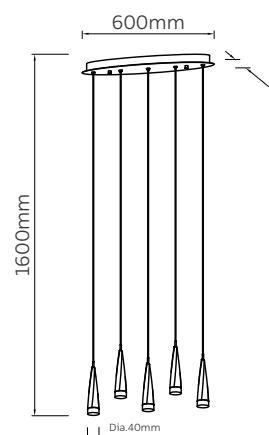

FIREBUG

Model No	LFPD040-20W-5L
Wattage	20W
Lumen	1750lm
Dimension	Dia.40 x 600(L) x 1600(H)mm
CCT	3000K
Housing Material	Pure Aluminium
Product Color	Sand Gold