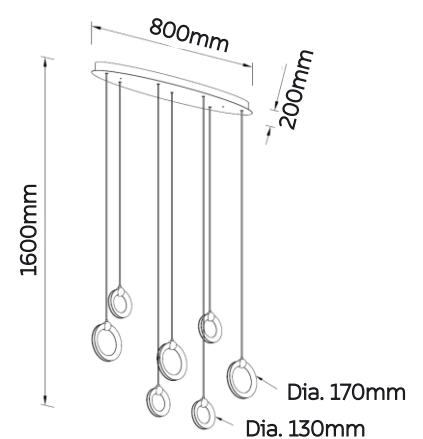

RING UNIVERSE

Model No	LFPD019-56W
Wattage	56W
Lumen	3500lm
Dimension	800(L)mm
CCT	3000K
Housing Material	Aluminium
Product Color	Sand Gold