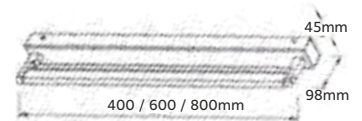

MIRROR LAMP

LIMO

Model No	LFML014-400	LFML014-600	LFML014-800
Wattage	6W	10W	15W
Lumen	525lm	875lm	1313lm
Dimension	400(L) x 45(W) x 98(H)mm	600(L) x 45(W) x 98(H)mm	800(L) x 45(W) x 98(H)mm
CCT	3000K	3000K	3000K
Housing Material	Aluminium + Acrylic	Aluminium + Acrylic	Aluminium + Acrylic
Product Color	Dark Grey	Silver	Dark Grey