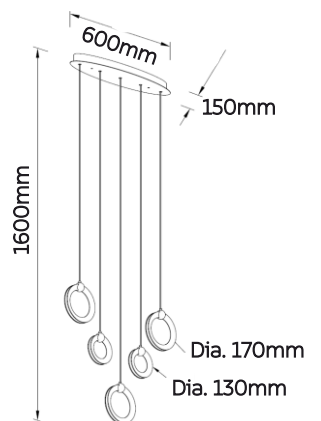

PENDANT LAMP

RING UNIVERSE

Model No	LFPD019-40W
Wattage	40W
Lumen	2187lm
Dimension	600(L)mm
CCT	3000K
Housing Material	Aluminium
Product Color	Sand Gold