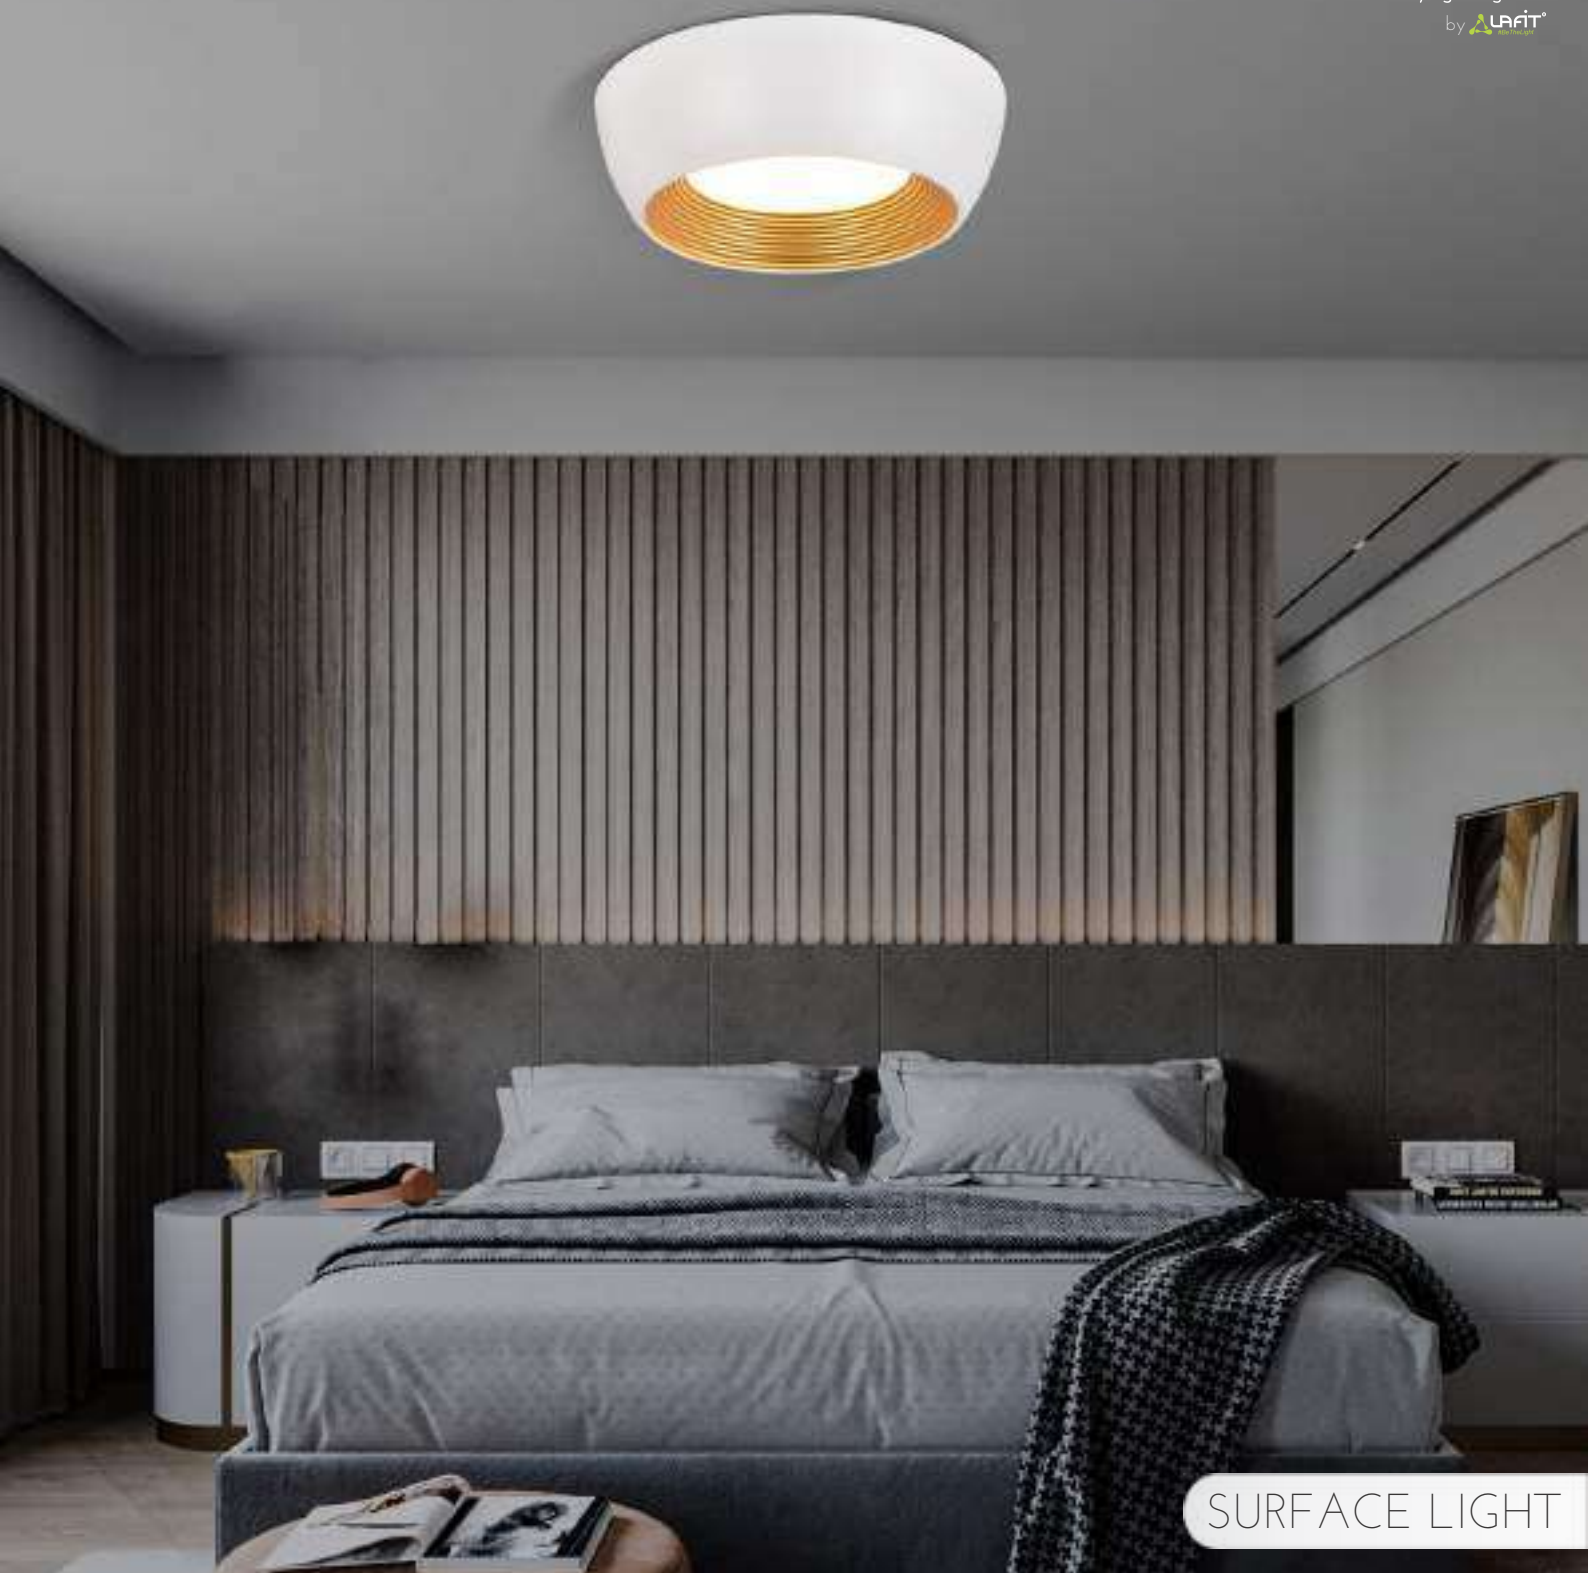

SURFACE LIGHT

BOWLIT

Model No	LFSS041-38W
Wattage	38W
Lumen	3325lm
Dimension	Dia.500 x 130(H)mm
CCT	3000K
Housing Material	Pure Aluminium
Product Color	White+Gold