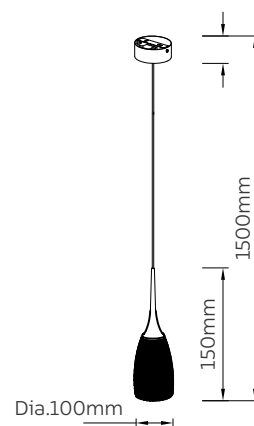

CHAMPAGNE

Model No	LFPD045-7W-1L
Wattage	7W
Lumen	612.5lm
Dimension	Dia.100 x 150(H) x Hanging 1500(H)mm
CCT	3000K
Housing Material	Pure Aluminium+Acrylic
Product Color	Brass