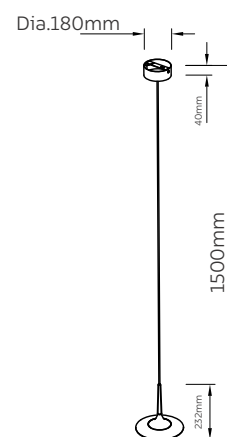

UFO

Model No	LFPD044-7W-1L
Wattage	7W
Lumen	525lm
Dimension	Dia.180 x 232(H) x Hanging 1500(H)mm
CCT	3000K
Housing Material	Brass+Acrylic
Product Color	Brass