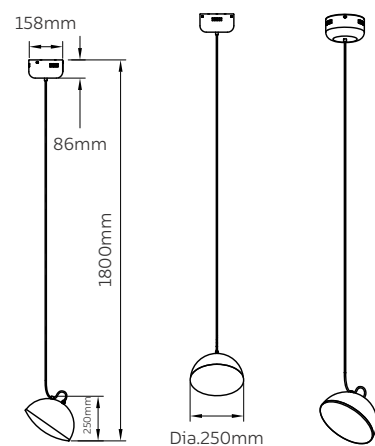

CEILING LIGHT

DROP DRUMS

Model No	LFCL032-60W-3L
Wattage	60W
Lumen	5250lm
Dimension	1039(L) x 250(W) x 247(H)mm
CCT	3000K
Housing Material	Pure aluminium + glass
Product Color	Black

TABLE LAMP

DROP DRUMS

Model No	LFTB032-20W
Wattage	20W
Lumen	1575lm
Dimension	Dia.250 x 343(H)mm
CCT	3000K
Housing Material	Pure aluminium + glass
Product Color	Black

FLOOR LAMP

DROP DRUMS

Model No	LFFO032-40W
Wattage	40W
Lumen	3500lm
Dimension	540(L) x 346(W) x 1600(H)mm
CCT	3000K
Housing Material	Pure aluminium + glass
Product Color	Black

PENDANT LAMP

DROP DRUMS

Model No	LFPD032-20W-1L
Wattage	20W
Lumen	1750lm
Dimension	Dia.250 x 250(H) x Hanging 1800(H)mm
CCT	3000K
Housing Material	Pure aluminium + glass
Product Color	Black