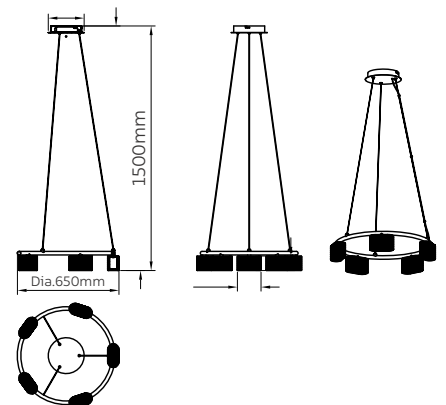

PENDANT LAMP

CUBOID

Model No	LFPD036-18W -5L-A
Wattage	18W
Lumen	1575lm
Dimension	1205(L) x 69.5(W) x 1500(H)mm
CCT	3000K
Housing Material	Metal
Product Color	Sand Gold

CHANDELIER

CUBOID

Model No	LFPD036-18W-5L-C
Wattage	18W
Lumen	1575lm
Dimension	Dia.650 x 1500(H)mm
CCT	3000K
Housing Material	Metal
Product Color	Sand Gold