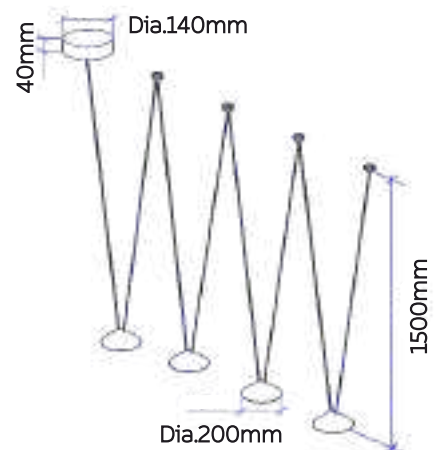

PENDANT LAMP

CONICAL HEIST

Model No	LFPD010-4L(Black+Orange)
Wattage	48W
Lumen	4200lm
Dimension	Dia.200mm x 108(Lamp H) x 1500(Wire L)mm
CCT	3000K
Housing Material	Aluminium + Acrylic
Product Color	Black + Orange