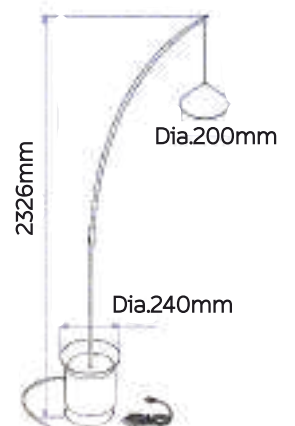

FLOOR LAMP

CONICAL HEIST

Model No	LFFO012-1L
Wattage	12W
Lumen	1050lm
Dimension	240(L) x 108(H) x 1147(H)mm Hanging 2326(H)mm
CCT	3000K
Housing Material	Aluminium + Acrylic
Product Color	Black + Orange