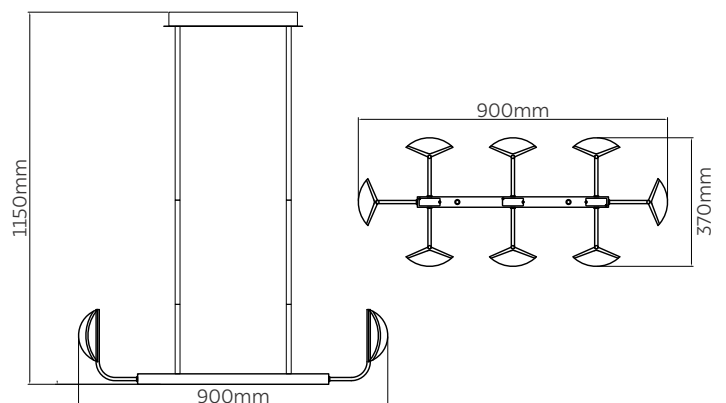

CHANDELIER

REARVIEW

Model No	LFPD043-48W-6L
Wattage	48W
Lumen	4200lm
Dimension	Dia.700 x 1150(H)mm
CCT	3000K
Housing Material	Pure Aluminium+Acrylic
Product Color	Gold

CHANDELIER

REARVIEW

Model No	LFPD043-56W-8L
Wattage	56W
Lumen	4900lm
Dimension	900(L) x 370(W) x 1150(H)mm
CCT	3000K
Housing Material	Pure Aluminium+Acrylic
Product Color	Gold