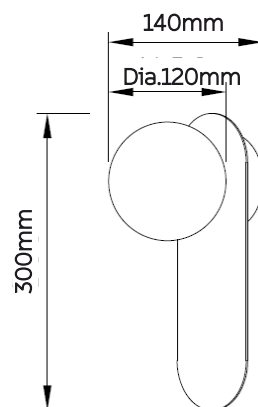

TABLE LAMP

MARSHMELLOWS

Model No	LFTB028-10W
Wattage	10W
Lumen	590lm
Dimension	Dia.160 x 350(H)mm, Lamp Size Dia.160 x 120(H)mm
CCT	3000K
Housing Material	Aluminium
Product Color	Brass

TABLE LAMP

SPACE PINBALL

Model No	LFTB029-9W
Wattage	9W
Lumen	530lm
Dimension	180(L) x 120(W) x 200(H)mm
CCT	3000K
Housing Material	Aluminium
Product Color	Brass

WALL LAMP

SPACE PINBALL

Model No	LFWL029-9W-A
Wattage	9W
Lumen	530lm
Dimension	120(L) x 140(W) x 300(H)mm
CCT	3000K
Housing Material	Aluminium
Product Color	Brass