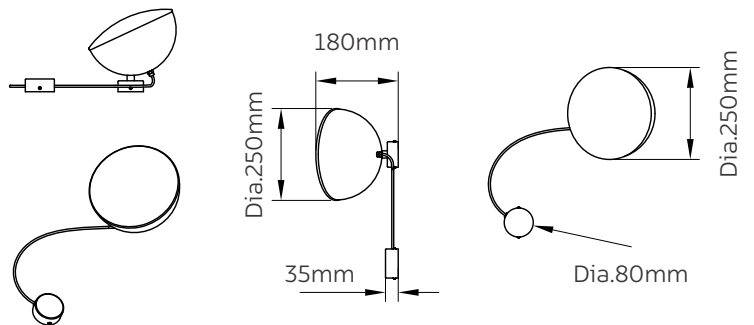

Model No	LFPD032-60W-3L
Wattage	60W
Lumen	5250lm
Dimension	484(L) x 454(H) x 1800(H)mm
CCT	3000K
Housing Material	Pure aluminium + glass
Product Color	Black

WALL LAMP

DROP DRUMS

Model No	LFWL032-20W-1L
Wattage	20W
Lumen	1750lm
Dimension	Dia.250 x 180(H)mm
CCT	3000K
Housing Material	Pure aluminium + glass
Product Color	Black