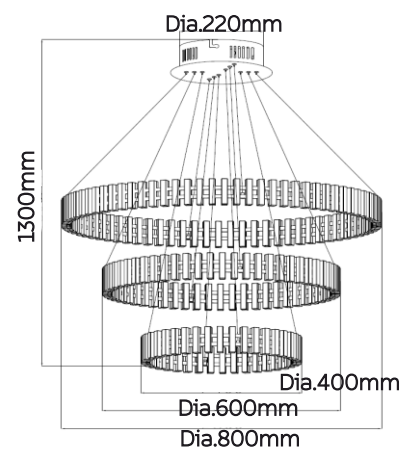

PENDANT LAMP

GREEK SYMMETRY

Model No	LFPD026-28W	LFPD026-56W	LFPD026-85W(CHANDELIER)
Wattage	28W	56W	85W
Lumen	2835lm	4000lm	6800lm
Dimension	Dia.400mm	Dia.800mm	Dia.1200mm
CCT	3000K	3000K	3000K
Housing Material	Aluminium	Aluminium	Aluminium
Product Color	Black	Black	Black

CHANDELIER

GREEK SYMMETRY

Model No	LFPD026-65W-2L
Wattage	65W
Lumen	5200lm
Dimension	Dia.400 + Dia.600mm
CCT	3000K
Housing Material	Aluminium
Product Color	Black

CHANDELIER

GREEK SYMMETRY

Model No	LFPD026-85W-2L
Wattage	85W
Lumen	6800lm
Dimension	Dia.600 + Dia.800mm
CCT	3000K
Housing Material	Aluminium
Product Color	Black

CHANDELIER

GREEK SYMMETRY

Model No	LFPD026-100W-3L
Wattage	100W
Lumen	8000lm
Dimension	Dia.400 + Dia.600 + Dia.800mm
CCT	3000K
Housing Material	Aluminium
Product Color	Black

CHANDELIER

GREEK SYMMETRY

Model No	LFPD026-100W
Wattage	100W
Lumen	3300lm
Dimension	1000(L) x 90(W) x 75(H)mm
CCT	3000K
Housing Material	Aluminium
Product Color	Black