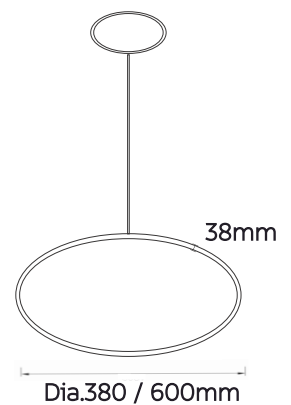

PENDANT LAMP

LUNAR

Model No	LFXPL1087R-30W	LFXPL1087R-38W
Wattage	30W (Tunable)	38W (Tunable)
Lumen	3395-3225lm	4910-4540lm
Dimension	Dia.380 x 38(H)mm	Dia.600 x 38(H)mm
CCT	4000K - 3000K	4000K - 3000K
Housing Material	Steel	Steel
Product Color	White	White