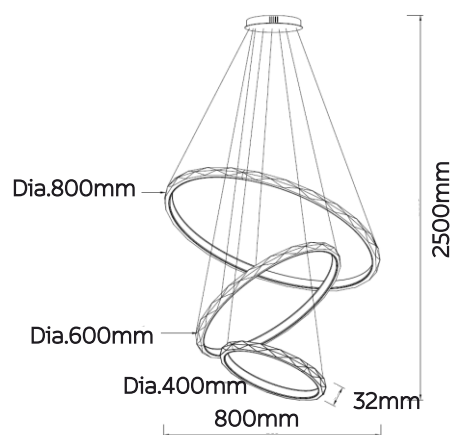

CHANDELIER

DUSKY MOON

Model No	LFPD031-47W
Wattage	47W
Lumen	4112lm
Dimension	Dia.600 x Dia.400 x 1800(H)mm
CCT	3000K
Housing Material	Aluminium
Product Color	Rose Gold

CHANDELIER

DUSKY MOON

Model No	LFPD031-85W-A
Wattage	85W
Lumen	8662lm
Dimension	Dia.400 + Dia.600 + Dia.800(H)mm
CCT	3000K
Housing Material	Aluminium
Product Color	Rose Gold