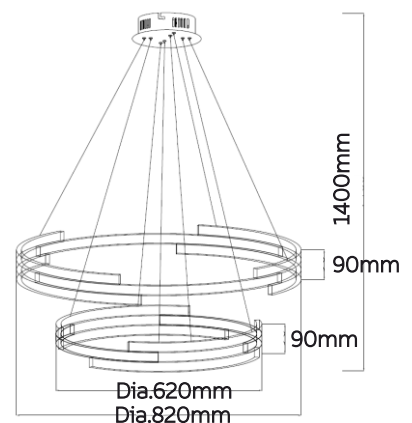

GOLDEN CHALET (COMBINATION)

Model No	LFPD021-158W
Wattage	158W
Lumen	14400lm
Dimension	Dia.620 + Dia.820mm
CCT	3000K
Housing Material	Aluminium
Product Color	Gold