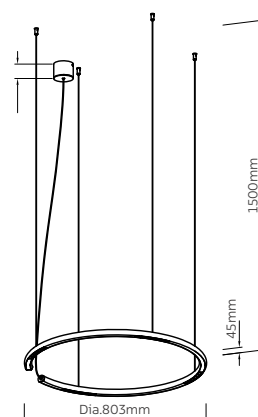

RAY DUCT

Model No	LFPD039-25W-C
Wattage	25W
Lumen	2187.5lm
Dimension	Dia.803 x 1500(H)mm
CCT	3000K
Housing Material	Pure Aluminium
Product Color	Black