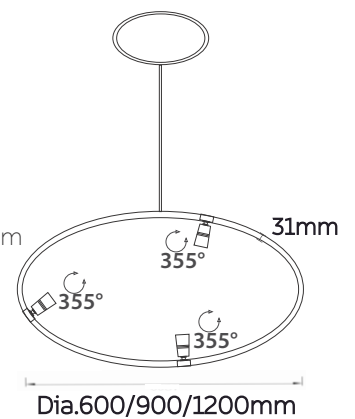

PENDANT LAMP

ORBIT

Model No	LFXPL1088R-25W	LFXPL1088R-36W	LFXPL1088R-50W
Wattage	25W (Tunable)	36W (Tunable)	50W (Tunable)
Lumen	1410-1365lm	1860-1795lm	2975-2820lm
Dimension	Dia.600 x 31(H)mm	Dia.900 x 31(H)mm	Dia.1200 x 31(H)mm
CCT	4000K-3000K	4000K-3000K	4000K-3000K
Housing Material	Aluminium	Aluminium	Aluminium
Product Color	White	White	White

PENDANT LAMP

ZODIAC

Model No	LFXPL1089B	LFXPL1089C	LFXPL1089D
Wattage	Max 30W	Max 48W	Max 60W
Lumen	660lm / Lamp	660lm / Lamp	660lm / Lamp
Dimension	Dia.600 x 31(H)mm	Dia.900 x 31(H)mm	Dia.1200 x 31(H)mm
CCT	4000K-3000K	4000K-3000K	4000K-3000K
Housing Material	Aluminium	Aluminium	Aluminium
Product Color	Black	Black	Black