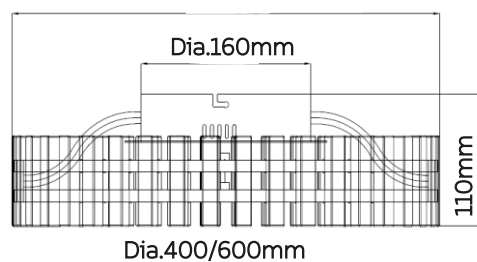

GREEK SYMMETRY

Model No	LFSS026-28W	LFSS026-42W
Wattage	28W	42W
Lumen	2200lm	3300lm
Dimension	Dia.400 x 110(H)mm	Dia.600 x 110(H)mm
CCT	3000K	3000K
Housing Material	Aluminium	Aluminium
Product Color	Black	Black