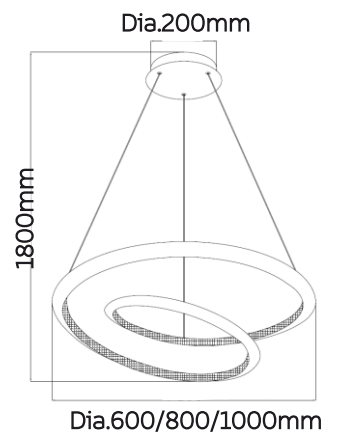

PENDANT LAMP

GLORIFYING COIL

Model No	LFPD025-58W	LFPD025-84W	LFPD025-100W
Wattage	58W	84W	100W
Lumen	4600lm	6700lm	8000lm
Dimension	Dia.600mm	Dia.800mm	Dia.1000mm
CCT	3000K	3000K	3000K
Housing Material	Aluminium	Aluminium	Aluminium
Product Color	Gold	Gold	Gold