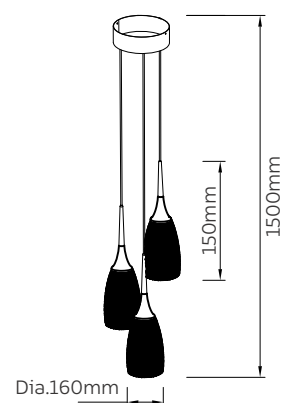

PENDANT LAMP

CHAMPAGNE

Model No	LFPD045-21W-3L
Wattage	21W
Lumen	1837.5lm
Dimension	Dia.160 x 150(H) x Hanging 1500(H)mm
CCT	3000K
Housing Material	Pure Aluminium+Acrylic
Product Color	Brass