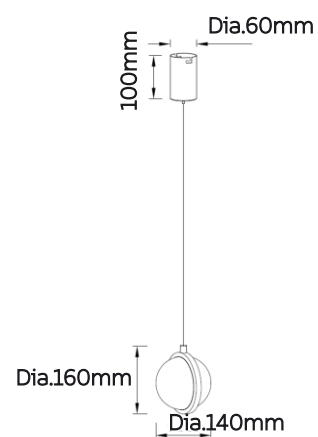

SATURN

Model No	LFPD027-9W
Wattage	9W
Lumen	530lm
Dimension	Dia.140 x 160(H)mm
CCT	3000K
Housing Material	Aluminium
Product Color	Brass