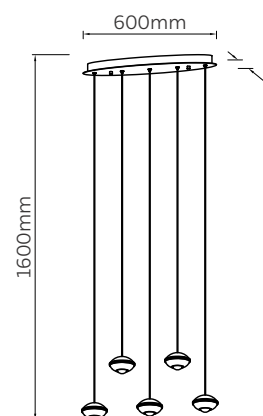

MINIFO

Model No	LFPD042-25W-5L
Wattage	25W
Lumen	2187.5lm
Dimension	600(L) x 1800(H)mm
CCT	3000K
Housing Material	Pure Aluminium
Product Color	Sand Gold