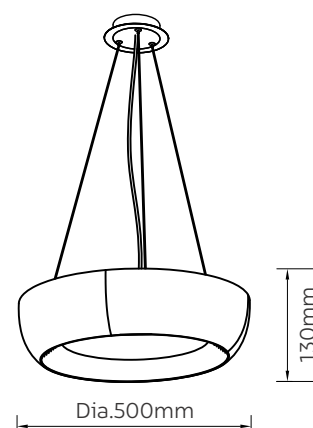

BOWLIT

Model No	LFPD041-38W
Wattage	38W
Lumen	3325lm
Dimension	Dia.500 x 130(H)mm
CCT	3000K
Housing Material	Pure Aluminium
Product Color	White+Gold