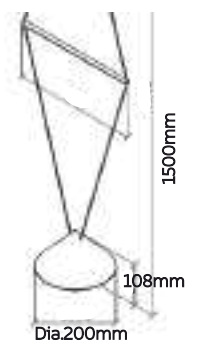

CONICAL HEIST

Model No	LFPD010-1L(Black+Orange)
Wattage	15W
Lumen	1313lm
Dimension	Dia.200 x 108(Lamp H) x 1500(Wire L)mm
CCT	3000K
Housing Material	Aluminium + Acrylic
Product Color	Black + Orange

Model No	LFPD010-1L(Orange)
Wattage	15W
Lumen	1313lm
Dimension	Dia.200 x 108(Lamp H) x 1500(Wire L)mm
CCT	3000K
Housing Material	Aluminium + Acrylic
Product Color	Orange