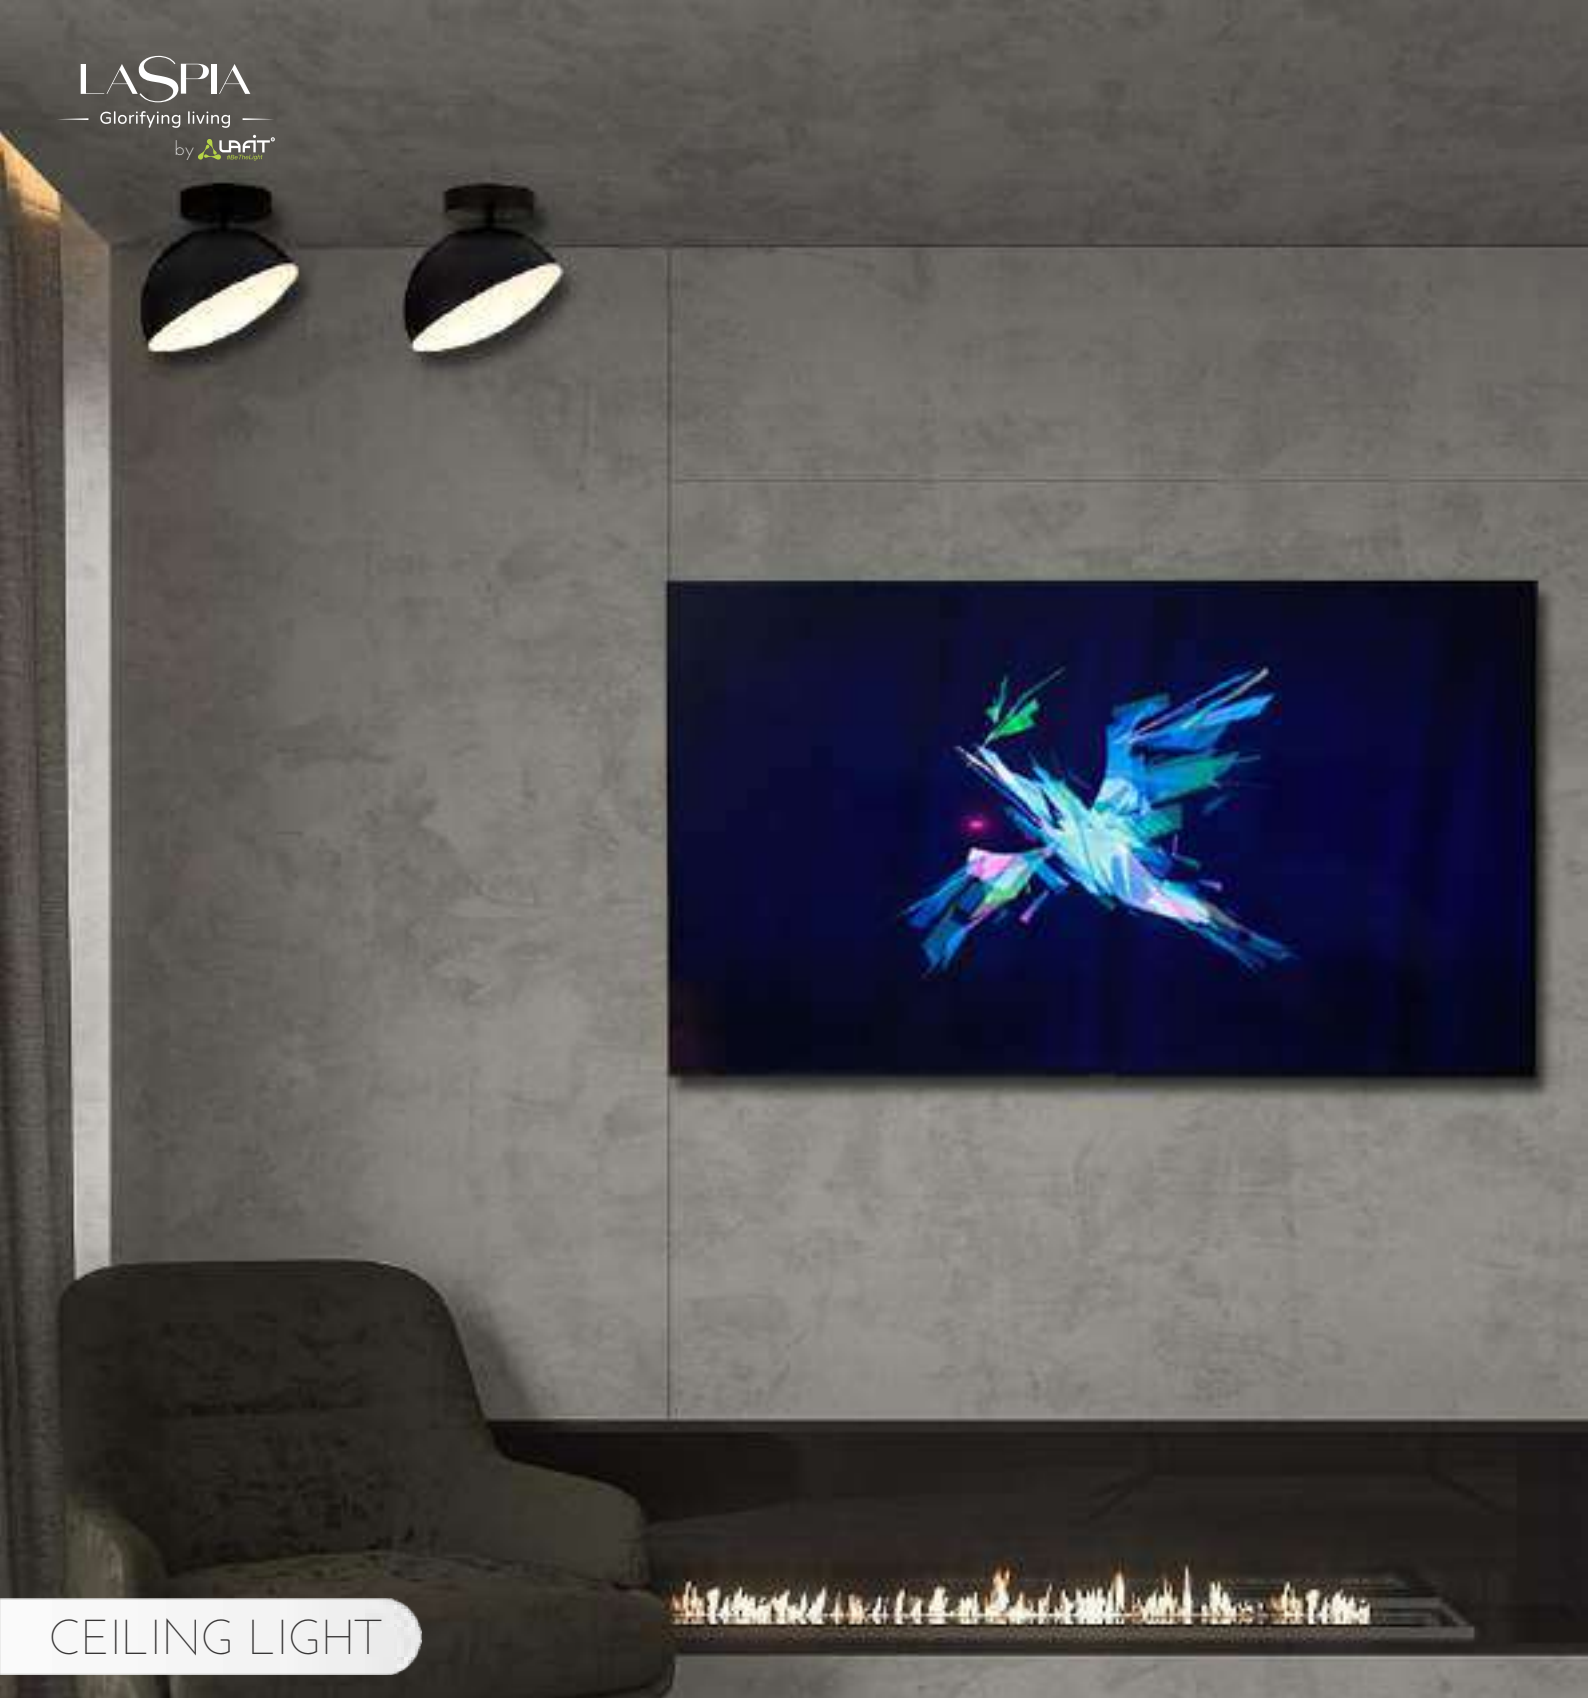

CHANDELIER

DUSKY MOON

Model No	LFPD031-85W-B
Wattage	85W
Lumen	7437lm
Dimension	Dia.400 + Dia.600 + Dia.800(H)mm
CCT	3000K
Housing Material	Aluminium
Product Color	Rose Gold

CHANDELIER

DUSKY MOON

Model No	LFPD031-100W
Wattage	100W
Lumen	8662lm
Dimension	Dia.300 + Dia.400 + Dia.600 + Dia.800 x 1800(H)mm
CCT	3000K
Housing Material	Aluminium
Product Color	Rose Gold