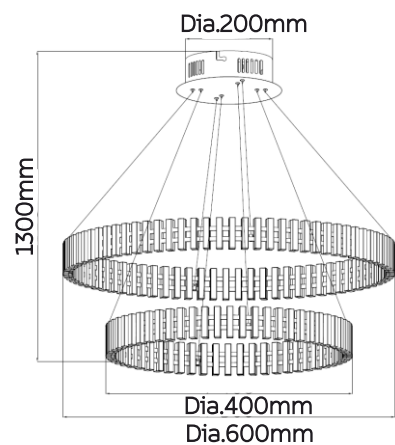

GREEK SYMMETRY

Model No	LFPD026-65W-2L
Wattage	65W
Lumen	5200lm
Dimension	Dia.400 + Dia.600mm
CCT	3000K
Housing Material	Aluminium
Product Color	Black