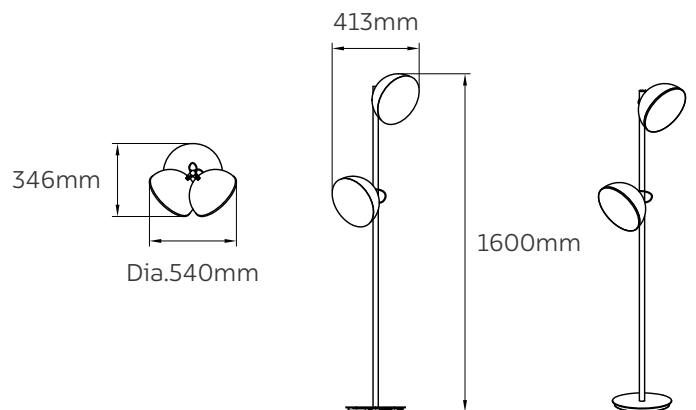

DROP DRUMS

Model No	LFFO032-40W
Wattage	40W
Lumen	3500lm
Dimension	540(L) x 346(W) x 1600(H)mm
CCT	3000K
Housing Material	Pure aluminium + glass
Product Color	Black