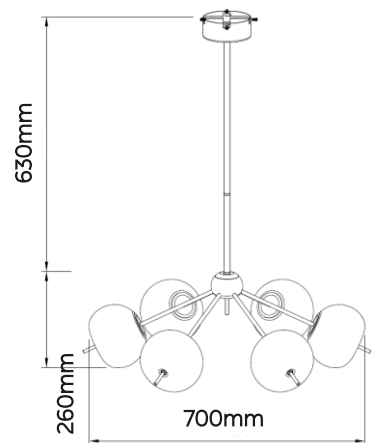

CHANDELIER

MARSHMELLOWS

Model No	LFPD028-30W
Wattage	30W
Lumen	1700lm
Dimension	1150(L) x 970(H)mm, C.G Box Dia.100 x 40(H)mm, Lamp Size Dia.160 x 120(H)mm, Light Bar Dia. 16 x 1400(H)mm
CCT	3000K
Housing Material	Aluminium
Product Color	Brass

CHANDELIER

MARSHMELLOWS

Model No	LFPD028-60W
Wattage	60W
Lumen	3500lm
Dimension	Dia.700 x 900(H)mm, C.G Box Dia.120 x 40(H)mm, Lamp Size Dia.160 x 120(H)mm
CCT	3000K
Housing Material	Aluminium
Product Color	Brass