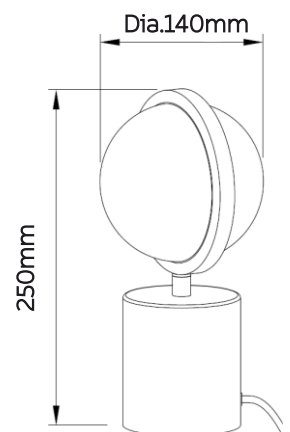

TABLE LAMP

SATURN

Model No	LFTB027-9W
Wattage	9W
Lumen	530lm
Dimension	Dia.140 x 250(H)mm
CCT	3000K
Housing Material	Aluminium
Product Color	Brass