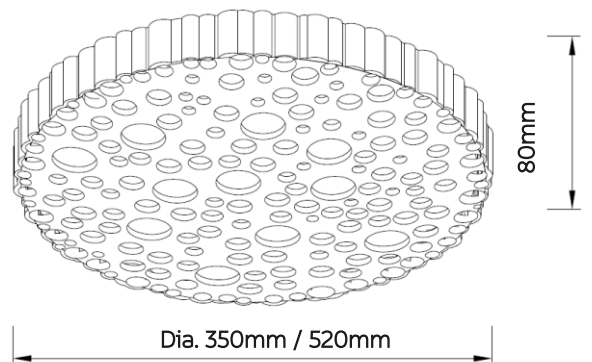

SURFACE LIGHT

ROLLING CAMS

Model No	LFSS020-36W	LFSS020-54W
Wattage	36W	54W
Lumen	3150lm	5075lm
Dimension	Dia.350mm	Dia.520mm
CCT	3000K	3000K
Housing Material	Aluminium	Aluminium
Product Color	Black	Black