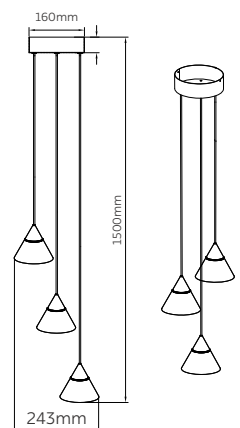

PENDANT LAMP

MOCKTAIL

Model No	LFPD033-12W-3L-B
Wattage	12W
Lumen	1050lm
Dimension	Dia.160 x 243(L) x 1500(H)mm
CCT	3000K
Housing Material	Pure aluminium + Acrylic
Product Color	Sand Gold