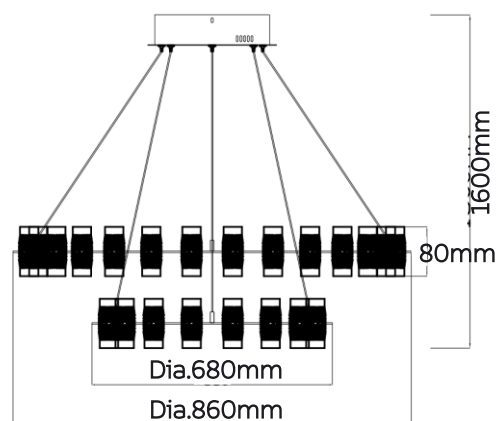

MIRROR LAMP

GLARE ROOF

Model No	LFML015-400	LFML015-600	LFML015-800
Wattage	6W	10W	18W
Lumen	525lm	875lm	1575lm
Dimension	400(L) x 95(W) x 139(H)mm	600(L) x 95(W) x 139(H)mm	800(L) x 95(W) x 139(H)mm
CCT	3000K	3000K	3000K
Housing Material	Aluminium + Acrylic	Aluminium + Acrylic	Aluminium + Acrylic
Product Color	Dark Grey	Silver	Silver

CHANDELIER

THE COCKTAIL

Model No	LFPD016-80W
Wattage	80W
Lumen	5400lm
Dimension	Dia.680mm
CCT	3000K
Housing Material	Metal + Acrylic
Product Color	Sand Black

CHANDELIER

THE COCKTAIL

Model No	LFPD016-176W
Wattage	176W
Lumen	12800lm
Dimension	Dia.860mm
CCT	3000K
Housing Material	Metal + Acrylic
Product Color	Sand Black