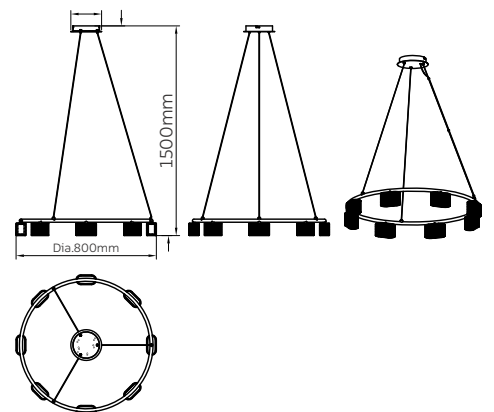

CUBOID

Model No	LFPD036-28W-8L-C
Wattage	28W
Lumen	2450lm
Dimension	Dia.800 x 1500(H)mm
CCT	3000K
Housing Material	Metal
Product Color	Sand Gold