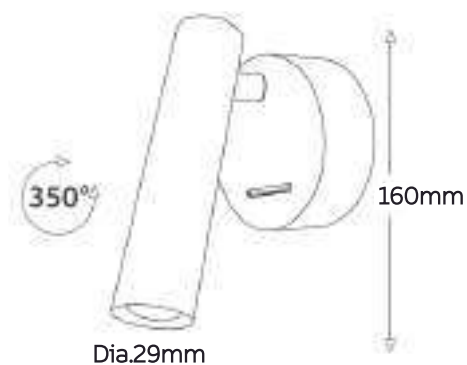

Model No	LFPD045-21W-3L
Wattage	21W
Lumen	1837.5lm
Dimension	Dia.160 x 150(H) x Hanging 1500(H)mm
CCT	3000K
Housing Material	Pure Aluminium+Acrylic
Product Color	Brass

BEDSIDE LAMP

CANEL

Model No	LFIF1082X-3W
Wattage	3W
Lumen	175lm
Dimension	Dia.29 x 125(H)mm with Driver Junction Box 160(H)mm
CCT	3000K
Housing Material	Aluminium
Product Color	White / Black