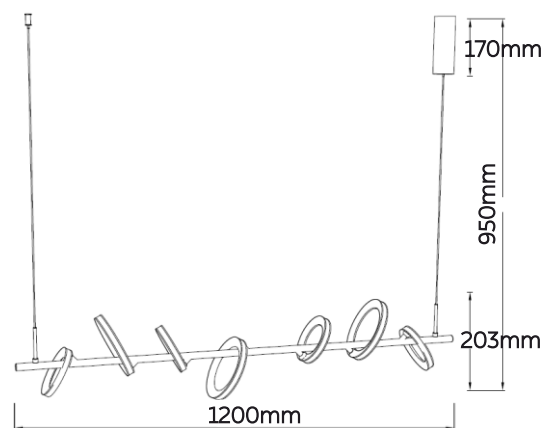

CHANDELIER

RING UNIVERSE

Model No	LFPD023-25W
Wattage	25W
Lumen	2625lm
Dimension	900(L) x 950(H)mm
CCT	3000K
Housing Material	Aluminium
Product Color	Sand Gold

CHANDELIER

RING UNIVERSE

Model No	LFPD023-40W
Wattage	40W
Lumen	3325lm
Dimension	1200(L) x 950(H)mm
CCT	3000K
Housing Material	Aluminium
Product Color	Sand Gold