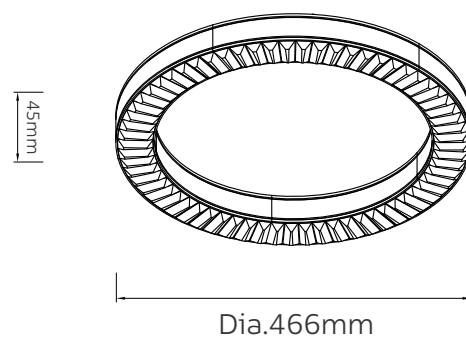

SURFACE LIGHT

POLO

Model No	LFSS038-30W
Wattage	30W
Lumen	2625lm
Dimension	Dia.466 x 45(H)mm
CCT	3000K
Housing Material	Metal+Acrylic
Product Color	Sand Gold