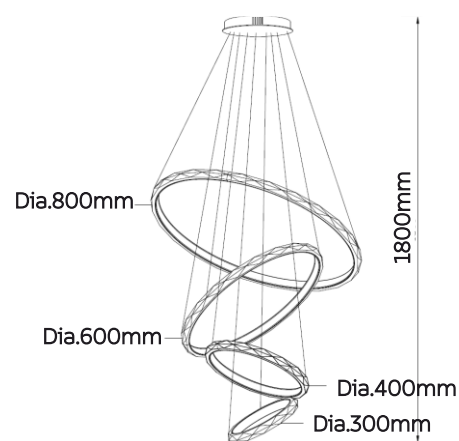

CHANDELIER

DUSKY MOON

Model No	LFPD031-85W-B
Wattage	85W
Lumen	7437lm
Dimension	Dia.400 + Dia.600 + Dia.800(H)mm
CCT	3000K
Housing Material	Aluminium
Product Color	Rose Gold

CHANDELIER

DUSKY MOON

Model No	LFPD031-100W
Wattage	100W
Lumen	8662lm
Dimension	Dia.300 + Dia.400 + Dia.600 + Dia.800 x 1800(H)mm
CCT	3000K
Housing Material	Aluminium
Product Color	Rose Gold

CEILING LIGHT

DROP DRUMS

Model No	LFCL032-20W-1L
Wattage	20W
Lumen	1750lm
Dimension	Dia.250 x 226(H)mm
CCT	3000K
Housing Material	Pure aluminium + glass
Product Color	Black

CEILING LIGHT

DROP DRUMS

Model No	LFCL032-40W-2L
Wattage	40W
Lumen	3500lm
Dimension	639(L) x 250(W) x 247(H)mm
CCT	3000K
Housing Material	Pure aluminium + glass
Product Color	Black