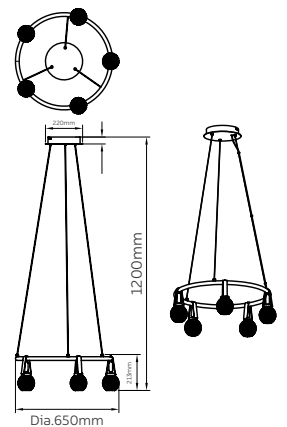

CHANDELIER

MACE

Model No	LFPD035-25W-5L-B
Wattage	25W
Lumen	1750lm
Dimension	1200(L) x 95(W) x 1200(H)mm
CCT	3000K
Housing Material	Metal
Product Color	Sand Gold

CHANDELIER

MACE

Model No	LFPD035-25W-5L-C
Wattage	25W
Lumen	1750lm
Dimension	Dia.650 x 1200(H)mm
CCT	3000K
Housing Material	Metal
Product Color	Sand Gold