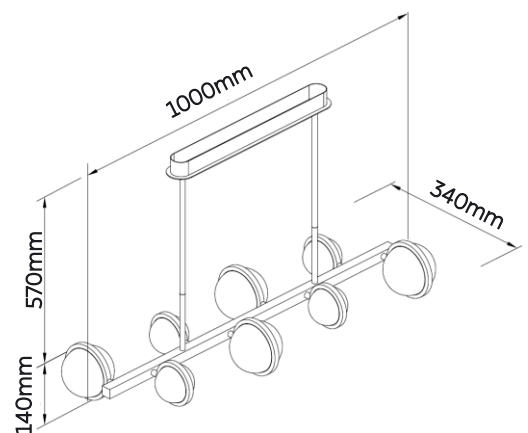

CHANDELIER

MARSHMELLOWS

Model No	LFPD028-30W
Wattage	30W
Lumen	1700lm
Dimension	1150(L) x 970(H)mm, C.G Box Dia.100 x 40(H)mm, Lamp Size Dia.160 x 120(H)mm, Light Bar Dia. 16 x 1400(H)mm
CCT	3000K
Housing Material	Aluminium
Product Color	Brass