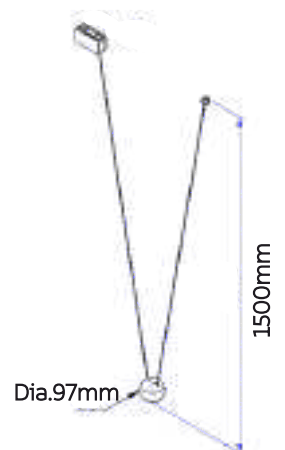

DARK MAGIC

Model No	LFPD013-1L
Wattage	5W
Lumen	438lm
Dimension	Dia.97 x 410(L) x 79(H)mm Hanging 1500(H)mm
CCT	3000K
Housing Material	Aluminium + Acrylic
Product Color	Black