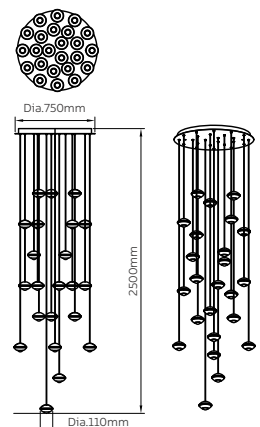

PENDANT LAMP

BOWLIT

Model No	LFPD041-38W
Wattage	38W
Lumen	3325lm
Dimension	Dia.500 x 130(H)mm
CCT	3000K
Housing Material	Pure Aluminium
Product Color	White+Gold

PENDANT LAMP

FIREBUG

Model No	LFPD040-5W-1L
Wattage	5W
Lumen	437.5lm
Dimension	Dia.40 x 210(H) x Hanging 1800(H)mm
CCT	3000K
Housing Material	Pure Aluminium
Product Color	Sand Gold

PENDANT LAMP

FIREBUG

Model No	LFPD040-20W-5L
Wattage	20W
Lumen	1750lm
Dimension	Dia.40 x 600(L) x 1600(H)mm
CCT	3000K
Housing Material	Pure Aluminium
Product Color	Sand Gold

PENDANT LAMP

MINIFO

Model No	LFPD042-5W-1L
Wattage	5W
Lumen	437.5lm
Dimension	Dia.110 x 75(H) x Hanging 1800(H)mm
CCT	3000K
Housing Material	Pure Aluminium
Product Color	Sand Gold

PENDANT LAMP

MINIFO

Model No	LFPD042-25W-5L
Wattage	25W
Lumen	2187.5lm
Dimension	600(L) x 1800(H)mm
CCT	3000K
Housing Material	Pure Aluminium
Product Color	Sand Gold

PENDANT LAMP

MINIFO

Model No	LFPD042-82W-24L
Wattage	82W
Lumen	7175lm
Dimension	Dia.750 x 2500(H)mm
CCT	3000K
Housing Material	Pure Aluminium
Product Color	Sand Gold