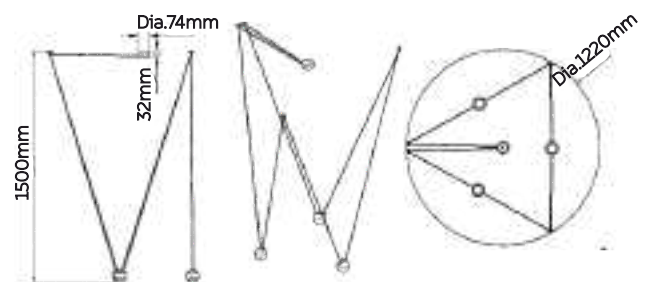

DARK MAGIC

Model No	LFPD013-1L
Wattage	5W
Lumen	438lm
Dimension	Dia.97 x 410(L) x 79(H)mm Hanging 1500(H)mm
CCT	3000K
Housing Material	Aluminium + Acrylic
Product Color	Black

PENDANT LAMP

DARK MAGIC

Model No	LFPD013-3L
Wattage	14W
Lumen	1225lm
Dimension	Dia.97 x 787(L) x 79(H)mm Hanging 1500(H)mm
CCT	3000K
Housing Material	Aluminium + Acrylic
Product Color	Black