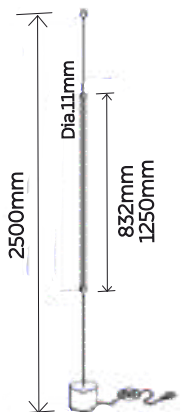

WALL LAMP

LIGHTSABER

Model No	LFWL005-1254
Wattage	14W
Lumen	1225lm
Dimension	306(L) x 63(W) x 1254(H)mm
CCT	3000K
Housing Material	Aluminium + Acrylic
Product Color	Black

PENDANT LAMP

LIGHTSABER

Model No	LFPD004-0832	LFPD004-1210
Wattage	10W	13W
Lumen	875lm	1138lm
Dimension	Dia.11 x 832(H)mm Hanging 2500(H)mm	Dia.11 x 1210(H)mm Hanging 2500(H)mm
CCT	3000K	3000K
Housing Material	Aluminium + Acrylic	Aluminium + Acrylic
Product Color	Black	Black

PENDANT LAMP

DARKECLIPSE

Model No	LFPD003-612	LFPD003-805
Wattage	20W	28W
Lumen	1750lm	2450lm
Dimension	Dia.612 x 13(W) x 1500(H)mm	Dia.805 x 13(W) x 1500(H)mm
CCT	3000K	3000K
Housing Material	Aluminium + Acrylic	Aluminium + Acrylic
Product Color	Black	Black

WALL LAMP

THERMOLITT

Model No	LFWL006-1
Wattage	20W
Lumen	1750lm
Dimension	Dia.148 x 164(W) x 1370(H)mm
CCT	3000K
Housing Material	Aluminium + Glass
Product Color	Black

WALL LAMP

THERMOLITT

Model No	LFWL006-2
Wattage	50W
Lumen	4375lm
Dimension	Dia.148 x 208(W) x 1208(H)mm
CCT	3000K
Housing Material	Aluminium + Glass
Product Color	Black

PENDANT LAMP

THERMOLITT

Model No	LFPD007-0652H	LFPD007-1210H
Wattage	30W	50W
Lumen	2625lm	4375lm
Dimension	Dia.148 x 652(H)mm Hanging 1500(H)mm	Dia.148 x 1164(H)mm Hanging 1500(H)mm
CCT	3000K	3000K
Housing Material	Aluminium + Glass	Aluminium + Glass
Product Color	Black	Black