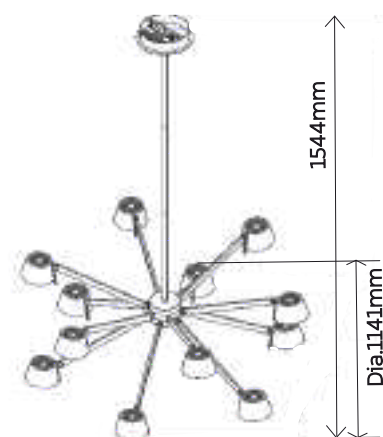

CHANDELIER

SKY DRUMS

Model No	LFPD001-06L
Wattage	28W
Lumen	2450lm
Dimension	342(L) x 1200(W) x 1500(H)mm
CCT	3000K
Housing Material	Aluminium + Acrylic
Product Color	Black

CHANDELIER

SKY DRUMS

Model No	LFPD001-012L
Wattage	63W
Lumen	5513lm
Dimension	Dia.1141 x 1500(H)mm
CCT	3000K
Housing Material	Aluminium + Acrylic
Product Color	Black