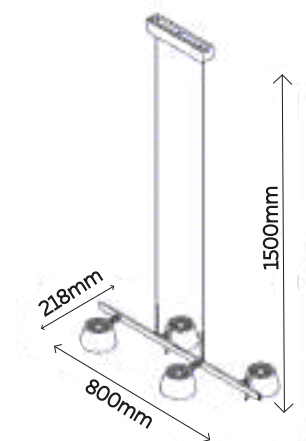

Champagne
Pendant Lamp P134

Canel
Bedside Lamp P136

Lunar
Pendant Lamp P137

Orbit
Pendant Lamp P138

Zodiac
Pendant Lamp P139

CHANDELIER

SKY DRUMS

Model No	LFPD001-04L
Wattage	20W
Lumen	1750lm
Dimension	342(L) x 800(W) x 1500(H)mm
CCT	3000K
Housing Material	Aluminium + Acrylic
Product Color	Black