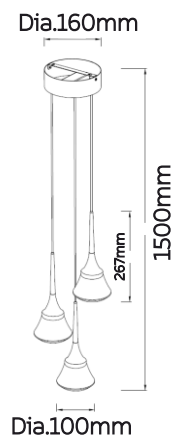

TABLE LAMP

MARSHMELLOWS

Model No	LFTB028-10W
Wattage	10W
Lumen	590lm
Dimension	Dia.160 x 350(H)mm, Lamp Size Dia.160 x 120(H)mm
CCT	3000K
Housing Material	Aluminium
Product Color	Brass

TABLE LAMP

SPACE PINBALL

PENDANT LAMP

JEWEL ROBE

Model No	LFPD030-10W
Wattage	10W
Lumen	875lm
Dimension	Dia.100 x 120(H) x Hanging 1500(H)mm Base Dia.140 x 40(H)mm
CCT	3000K
Housing Material	Aluminium
Product Color	Brass

PENDANT LAMP

JEWEL ROBE

Model No	LFPD030-30W-A
Wattage	30W
Lumen	1837lm
Dimension	Dia100 x 120(H) x Hanging 1500(H)mm Base Size 700(L) x 35(H)mm
CCT	3000K
Housing Material	Aluminium
Product Color	Brass

PENDANT LAMP

JEWEL ROBE

Model No	LFPD030-30W-B
Wattage	30W
Lumen	1837lm
Dimension	Dia.100 x 120(H) x Hanging 1500(H)mm Base Dia.160 x 50(H)mm
CCT	3000K
Housing Material	Aluminium
Product Color	Brass

PENDANT LAMP

DUSKY MOON

Model No	LFPD031-19W	LFPD031-28W	LFPD031-38W(CHANDELIER)
Wattage	19W	28W	38W
Lumen	1662lm	2450lm	3325lm
Dimension	Dia.400mm	Dia.600mm	Dia.800mm
CCT	3000K	3000K	3000K
Housing Material	Aluminium	Aluminium	Aluminium
Product Color	Rose Gold	Rose Gold	Rose Gold