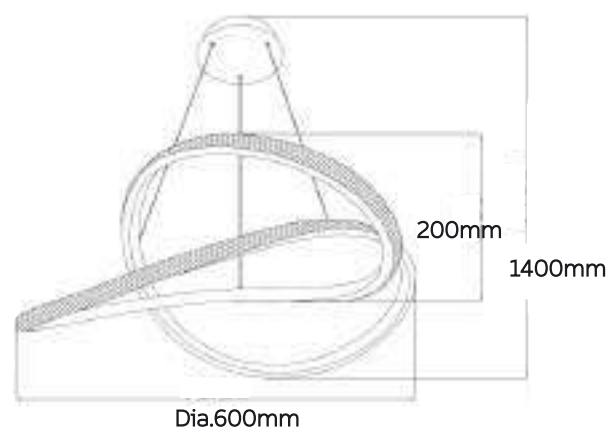

CHANDELIER

THE COCKTAIL

Model No	LFPD016-240W
Wattage	240W
Lumen	16000lm
Dimension	Dia.860mm
CCT	3000K
Housing Material	Metal + Acrylic
Product Color	Sand Black

CHANDELIER

GOLDEN CHALET

Model No	LFPD017-56W
Wattage	56W
Lumen	4400lm
Dimension	Dia.600mm
CCT	3000K
Housing Material	Aluminium
Product Color	Sand Gold