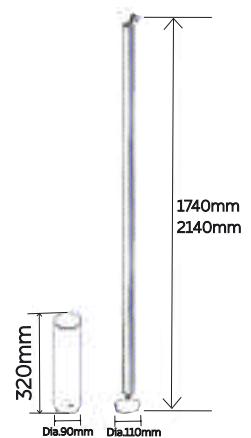

LIGHTSABER

Model No	LFFO002-1740	LFFO002-2140
Wattage	19W	24W
Lumen	1663lm	2100lm
Dimension	Dia.110 x 1740(H)mm	Dia.110 x 2140(H)mm
CCT	3000K	3000K
Housing Material	Aluminium + Acrylic	Aluminium + Acrylic
Product Color	Black	Black