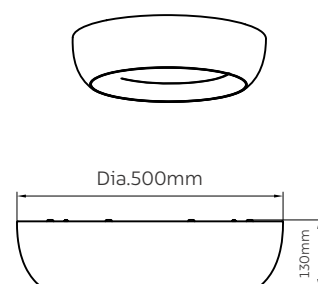

BOWLIT

Model No	LFSS041-38W
Wattage	38W
Lumen	3325lm
Dimension	Dia.500 x 130(H)mm
CCT	3000K
Housing Material	Pure Aluminium
Product Color	White+Gold