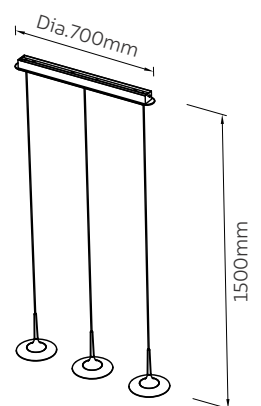

PENDANT LAMP

UFO

Model No	LFPD044-7W-1L
Wattage	7W
Lumen	525lm
Dimension	Dia.180 x 232(H) x Hanging 1500(H)mm
CCT	3000K
Housing Material	Brass+Acrylic
Product Color	Brass

PENDANT LAMP

UFO

Model No	LFPD044-21W-3L
Wattage	21W
Lumen	1837.5lm
Dimension	Dia.700 x 1500(H)mm
CCT	3000K
Housing Material	Brass+Acrylic
Product Color	Brass