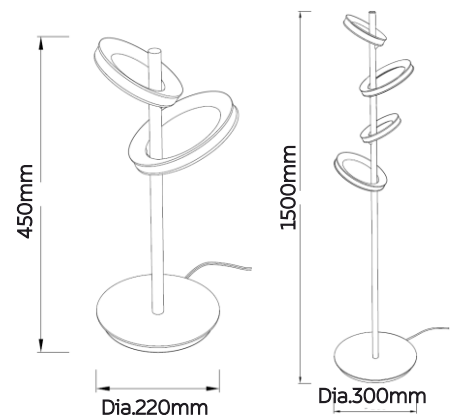

CHANDELIER

RING UNIVERSE

Model No	LFPD023-45W
Wattage	45W
Lumen	3675lm
Dimension	Dia.780(L) x 850(H)mm
CCT	3000K
Housing Material	Aluminium
Product Color	Sand Gold

TABLE LAMP

FLOOR LAMP

RING UNIVERSE

Model No	LFTB023-10W	LFTB023-25W(FLOOR LAMP)
Wattage	10W	25W
Lumen	962lm	1837lm
Dimension	Dia.220 x 450(H)mm	Dia.300 x 1500(H)mm
CCT	3000K	3000K
Housing Material	Aluminium	Aluminium
Product Color	Sand Gold	Sand Gold