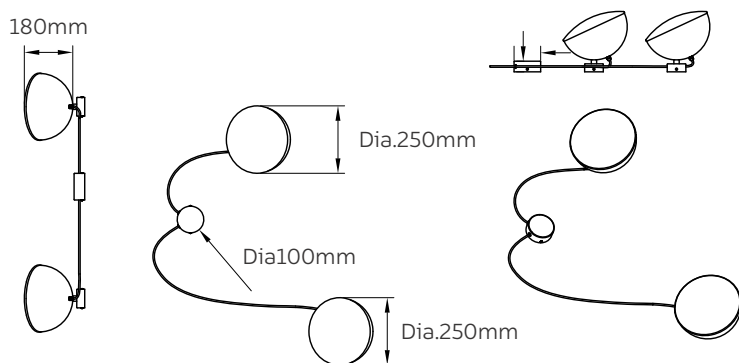

DROP DRUMS

Model No	LFWL032-40W-2L
Wattage	40W
Lumen	3500lm
Dimension	Dia.250 x 180(H)mm
CCT	3000K
Housing Material	Pure aluminium + glass
Product Color	Black