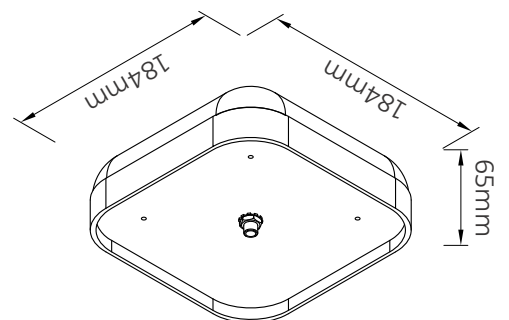

SURFACE LIGHT

POLO

Model No	LFSS038-30W
Wattage	30W
Lumen	2625lm
Dimension	Dia.466 x 45(H)mm
CCT	3000K
Housing Material	Metal+Acrylic
Product Color	Sand Gold

SURFACE LIGHT

CUBLET

Model No	LFSS038-12W
Wattage	12W
Lumen	1050lm
Dimension	184(L) x 184(W) x 65(H)mm
CCT	3000K
Housing Material	Metal+Acrylic
Product Color	Sand Gold