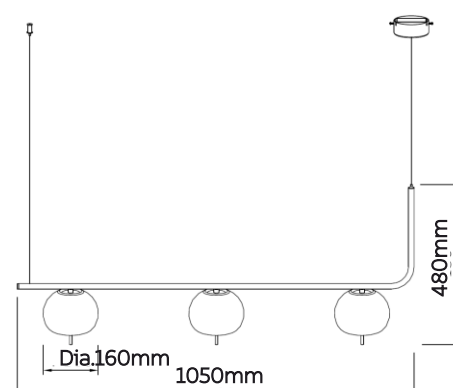

CHANDELIER

MARSHMELLOWS

Model No	LFPD028-30W
Wattage	30W
Lumen	1700lm
Dimension	1150(L) x 970(H)mm, C.G Box Dia.100 x 40(H)mm, Lamp Size Dia.160 x 120(H)mm, Light Bar Dia. 16 x 1400(H)mm
CCT	3000K
Housing Material	Aluminium
Product Color	Brass