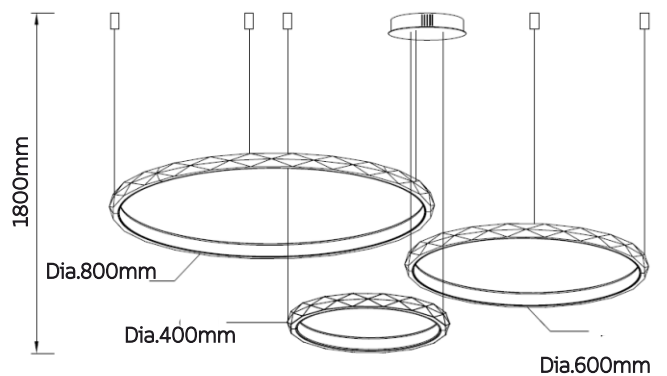

CHANDELIER

DUSKY MOON

Model No	LFPD031-85W-B
Wattage	85W
Lumen	7437lm
Dimension	Dia.400 + Dia.600 + Dia.800(H)mm
CCT	3000K
Housing Material	Aluminium
Product Color	Rose Gold