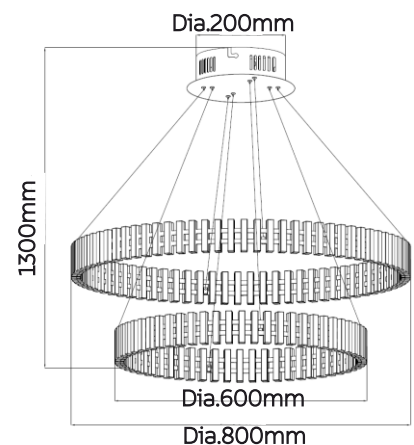

PENDANT LAMP

GREEK SYMMETRY

Model No	LFPD026-28W	LFPD026-56W	LFPD026-85W(CHANDELIER)
Wattage	28W	56W	85W
Lumen	2835lm	4000lm	6800lm
Dimension	Dia.400mm	Dia.800mm	Dia.1200mm
CCT	3000K	3000K	3000K
Housing Material	Aluminium	Aluminium	Aluminium
Product Color	Black	Black	Black

CHANDELIER

GREEK SYMMETRY

Model No	LFPD026-65W-2L
Wattage	65W
Lumen	5200lm
Dimension	Dia.400 + Dia.600mm
CCT	3000K
Housing Material	Aluminium
Product Color	Black

CHANDELIER

GREEK SYMMETRY

Model No	LFPD026-85W-2L
Wattage	85W
Lumen	6800lm
Dimension	Dia.600 + Dia.800mm
CCT	3000K
Housing Material	Aluminium
Product Color	Black