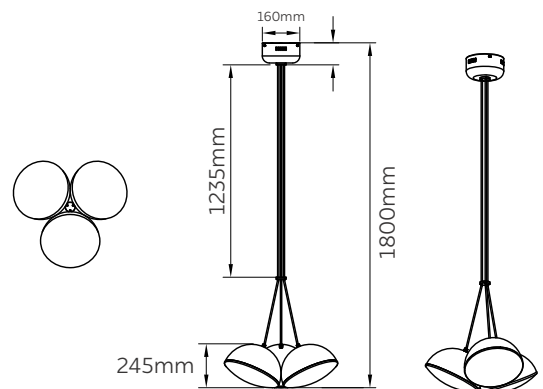

DROP DRUMS

Model No	LFPD032-60W-3L
Wattage	60W
Lumen	5250lm
Dimension	484(L) x 454(H) x 1800(H)mm
CCT	3000K
Housing Material	Pure aluminium + glass
Product Color	Black