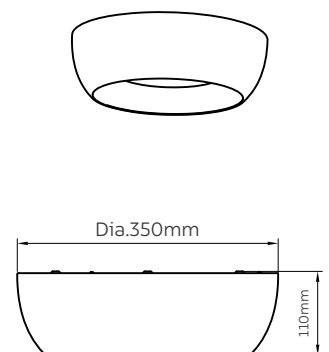

PENDANT LAMP

RAY DUCT

Model No	LFPD039-25W-C
Wattage	25W
Lumen	2187.5lm
Dimension	Dia.803 x 1500(H)mm
CCT	3000K
Housing Material	Pure Aluminium
Product Color	Black

SURFACE LIGHT

BOWLIT

Model No	LFSS041-21W
Wattage	21W
Lumen	1837.5lm
Dimension	Dia.350 x 110(H)mm
CCT	3000K
Housing Material	Pure Aluminium
Product Color	White+Gold