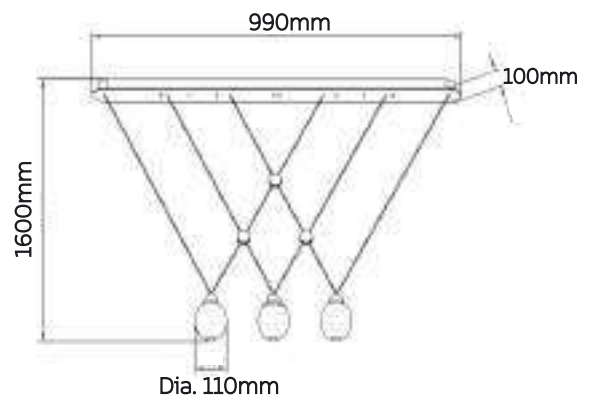

PENDANT LAMP

EASTER GLOW

Model No	LFPD022-30W
Wattage	30W
Lumen	2100lm
Dimension	Dia.100(L) x Hanging 1600(H)mm
CCT	3000K
Housing Material	Aluminium
Product Color	Rose Gold