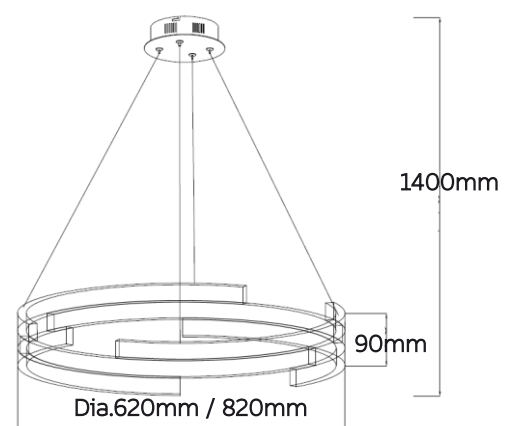

PENDANT LAMP

GOLDEN CHALET (WAVESPATTERN)

Model No	LFPD024-36W
Wattage	36W
Lumen	2800lm
Dimension	1200(L)mm
CCT	3000K
Housing Material	Aluminium
Product Color	Gold

PENDANT LAMP

GOLDEN CHALET

Model No	LFPD021-68W	LFPD021-90W
Wattage	68W	90W
Lumen	6200lm	8000lm
Dimension	Dia.620mm	Dia.820mm
CCT	3000K	3000K
Housing Material	Aluminium	Aluminium
Product Color	Gold	Gold