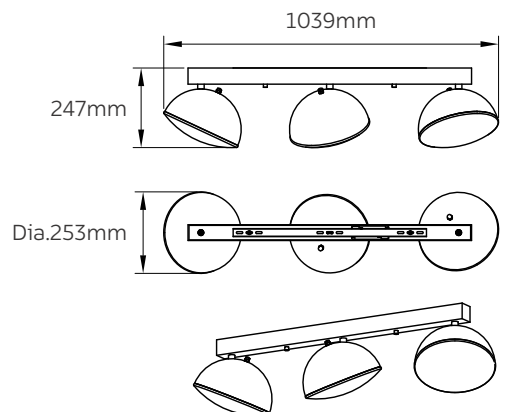

CEILING LIGHT

DROP DRUMS

Model No	LFCL032-60W-3L
Wattage	60W
Lumen	5250lm
Dimension	1039(L) x 250(W) x 247(H)mm
CCT	3000K
Housing Material	Pure aluminium + glass
Product Color	Black