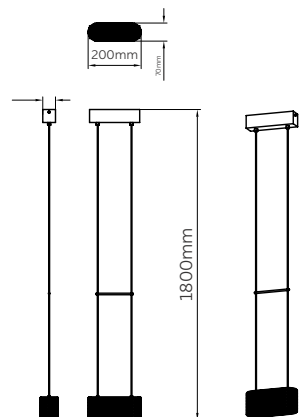

CHANDELIER

MACE

Model No	LFPD035-40W-8L-C
Wattage	40W
Lumen	3062.5lm
Dimension	Dia.800 x 1200(H)mm
CCT	3000K
Housing Material	Metal
Product Color	Sand Gold

PENDANT LAMP

CUBOID

Model No	LFPD036-6W -1L
Wattage	6W
Lumen	525lm
Dimension	200(L) x 70(W) x 1800(H)mm
CCT	3000K
Housing Material	Metal
Product Color	Sand Gold