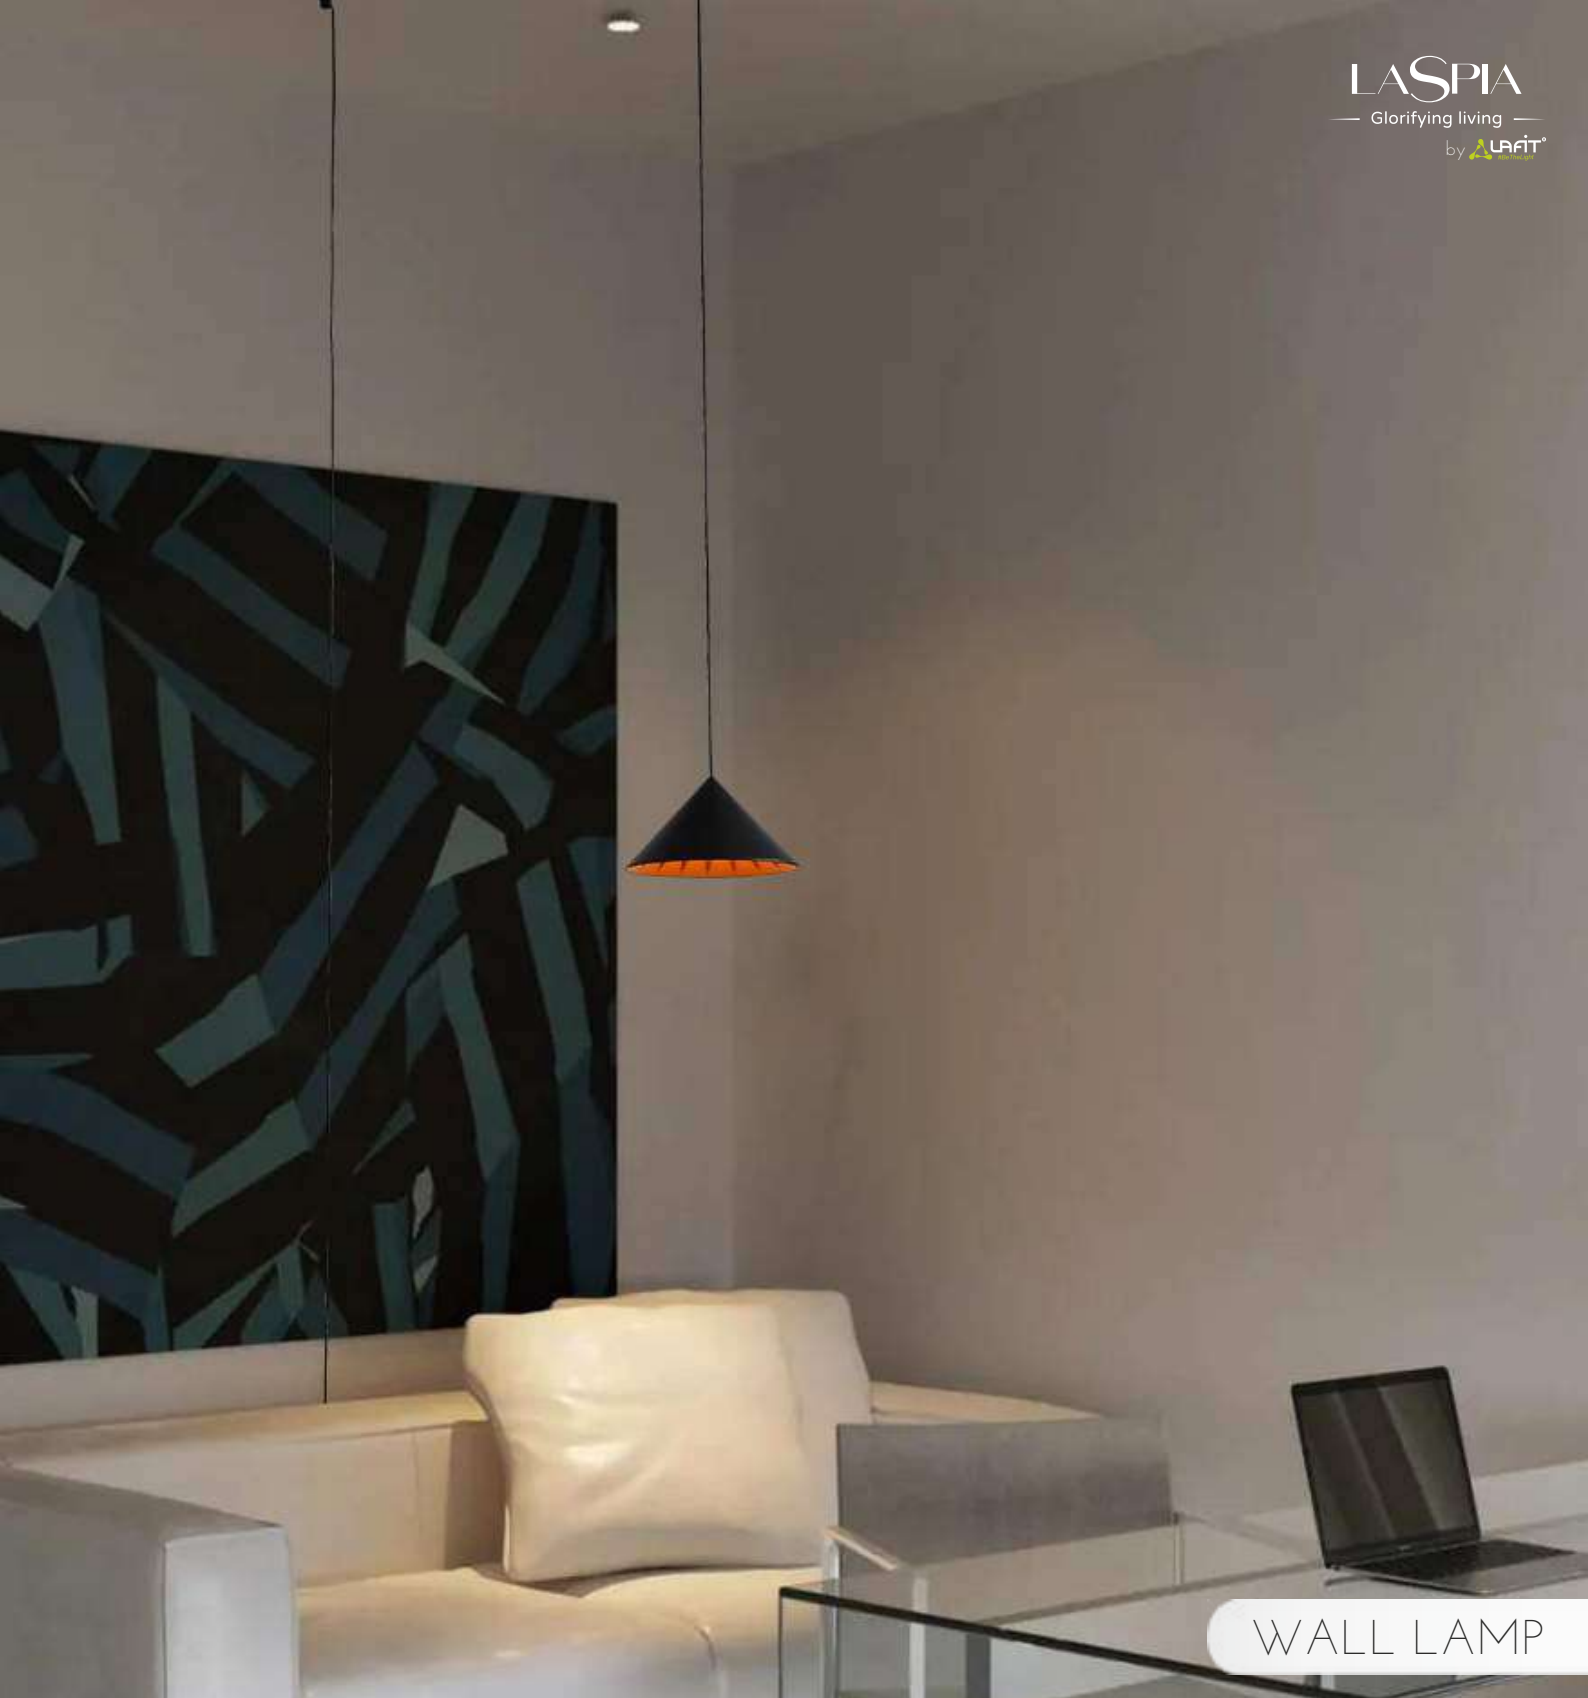

Model No	LFPD010-1L(Orange)
Wattage	15W
Lumen	1313lm
Dimension	Dia.200 x 108(Lamp H) x 1500(Wire L)mm
CCT	3000K
Housing Material	Aluminium + Acrylic
Product Color	Orange

PENDANT LAMP

CONICAL HEIST

Model No	LFPD010-4L(Black+Orange)
Wattage	48W
Lumen	4200lm
Dimension	Dia.200mm x 108(Lamp H) x 1500(Wire L)mm
CCT	3000K
Housing Material	Aluminium + Acrylic
Product Color	Black + Orange