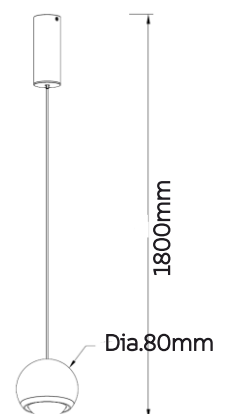

GOBLIN

Model No	LFPD018-6W
Wattage	6W
Lumen	350lm
Dimension	Dia.80mm
CCT	3000K
Housing Material	Aluminium
Product Color	Sand Gold