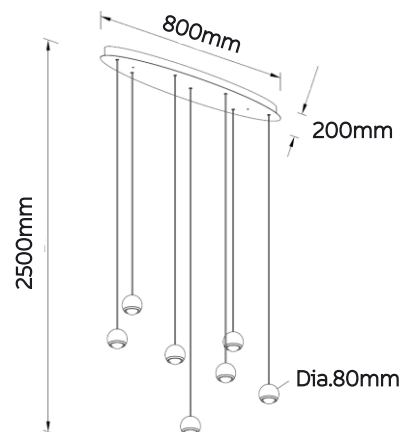

PENDANT LAMP

GOBLIN

Model No	LFPD018-6W
Wattage	6W
Lumen	350lm
Dimension	Dia.80mm
CCT	3000K
Housing Material	Aluminium
Product Color	Sand Gold

PENDANT LAMP

GOBLIN

Model No	LFPD018-56W
Wattage	56W
Lumen	3500lm
Dimension	800(L) x 200(W) x 2500(H)mm
CCT	3000K
Housing Material	Aluminium
Product Color	Sand Gold