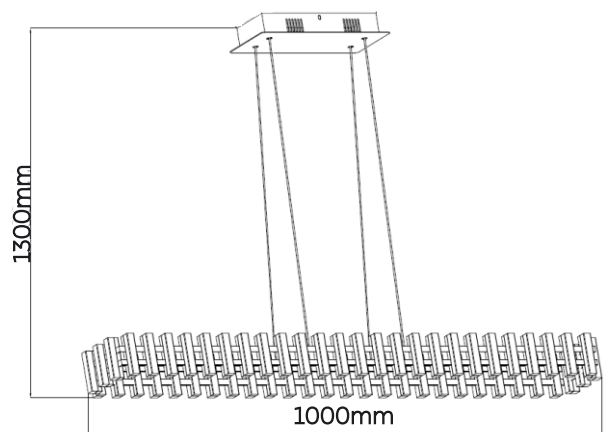

CHANDELIER

GREEK SYMMETRY

Model No	LFPD026-100W-3L
Wattage	100W
Lumen	8000lm
Dimension	Dia.400 + Dia.600 + Dia.800mm
CCT	3000K
Housing Material	Aluminium
Product Color	Black

CHANDELIER

GREEK SYMMETRY

Model No	LFPD026-100W
Wattage	100W
Lumen	3300lm
Dimension	1000(L) x 90(W) x 75(H)mm
CCT	3000K
Housing Material	Aluminium
Product Color	Black