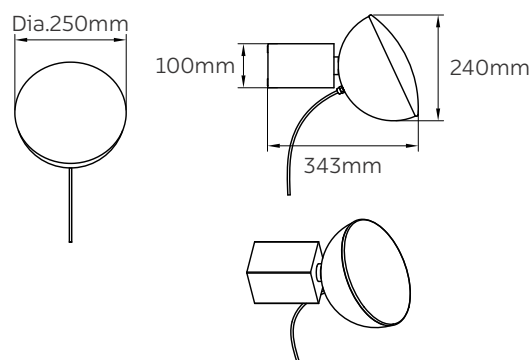

CEILING LIGHT

DROP DRUMS

Model No	LFCL032-20W-1L
Wattage	20W
Lumen	1750lm
Dimension	Dia.250 x 226(H)mm
CCT	3000K
Housing Material	Pure aluminium + glass
Product Color	Black

CEILING LIGHT

DROP DRUMS

Model No	LFCL032-40W-2L
Wattage	40W
Lumen	3500lm
Dimension	639(L) x 250(W) x 247(H)mm
CCT	3000K
Housing Material	Pure aluminium + glass
Product Color	Black

CEILING LIGHT

DROP DRUMS

Model No	LFCL032-60W-3L
Wattage	60W
Lumen	5250lm
Dimension	1039(L) x 250(W) x 247(H)mm
CCT	3000K
Housing Material	Pure aluminium + glass
Product Color	Black

TABLE LAMP

DROP DRUMS

Model No	LFTB032-20W
Wattage	20W
Lumen	1575lm
Dimension	Dia.250 x 343(H)mm
CCT	3000K
Housing Material	Pure aluminium + glass
Product Color	Black