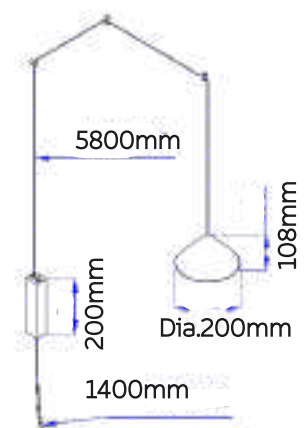

PENDANT LAMP

THERMOLITT

Model No	LFPD007-0652H	LFPD007-1210H
Wattage	30W	50W
Lumen	2625lm	4375lm
Dimension	Dia.148 x 652(H)mm Hanging 1500(H)mm	Dia.148 x 1164(H)mm Hanging 1500(H)mm
CCT	3000K	3000K
Housing Material	Aluminium + Glass	Aluminium + Glass
Product Color	Black	Black

Model No	LFPD010-1L(Orange)
Wattage	15W
Lumen	1313lm
Dimension	Dia.200 x 108(Lamp H) x 1500(Wire L)mm
CCT	3000K
Housing Material	Aluminium + Acrylic
Product Color	Orange

PENDANT LAMP

CONICAL HEIST

Model No	LFPD010-4L(Black+Orange)
Wattage	48W
Lumen	4200lm
Dimension	Dia.200mm x 108(Lamp H) x 1500(Wire L)mm
CCT	3000K
Housing Material	Aluminium + Acrylic
Product Color	Black + Orange

WALL LAMP

CONICAL HEIST

Model No	LFWL011-1L
Wattage	12W
Lumen	1050lm
Dimension	200(L) x 108(H) x 1218(H)mm Hanging 1700(H)mm
CCT	3000K
Housing Material	Aluminium + Acrylic
Product Color	Black + Orange

FLOOR LAMP