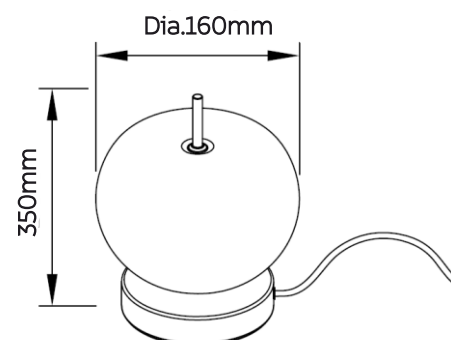

TABLE LAMP

MARSHMELLOWS

Model No	LFTB028-10W
Wattage	10W
Lumen	590lm
Dimension	Dia.160 x 350(H)mm, Lamp Size Dia.160 x 120(H)mm
CCT	3000K
Housing Material	Aluminium
Product Color	Brass

TABLE LAMP

SPACE PINBALL