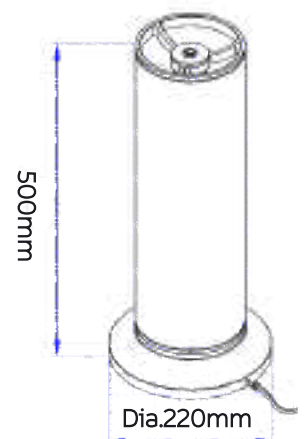

WALL LAMP

THERMOLITT

Model No	LFWL006-1
Wattage	20W
Lumen	1750lm
Dimension	Dia.148 x 164(W) x 1370(H)mm
CCT	3000K
Housing Material	Aluminium + Glass
Product Color	Black

WALL LAMP

THERMOLITT

Model No	LFWL006-2
Wattage	50W
Lumen	4375lm
Dimension	Dia.148 x 208(W) x 1208(H)mm
CCT	3000K
Housing Material	Aluminium + Glass
Product Color	Black

PENDANT LAMP

THERMOLITT

Model No	LFPD007-0652H	LFPD007-1210H
Wattage	30W	50W
Lumen	2625lm	4375lm
Dimension	Dia.148 x 652(H)mm Hanging 1500(H)mm	Dia.148 x 1164(H)mm Hanging 1500(H)mm
CCT	3000K	3000K
Housing Material	Aluminium + Glass	Aluminium + Glass
Product Color	Black	Black

PENDANT LAMP

THERMOLITT

Model No	LFPD007-0652V
Wattage	35W
Lumen	3063lm
Dimension	Dia.200 x 652(W) x Hanging 1500(H)mm
CCT	3000K
Housing Material	Aluminium + Glass
Product Color	Black

FEATHER
TOUCH
DIMMABLE

TABLE LAMP

THERMOLITT

Model No	LFTB008-0500
Wattage	15W
Lumen	1313lm
Dimension	Dia.220 x 500(H)mm
CCT	3000K
Housing Material	Aluminium + Glass
Product Color	Black

FEATHER
TOUCH
DIMMABLE

FLOOR LAMP

THERMOLITT