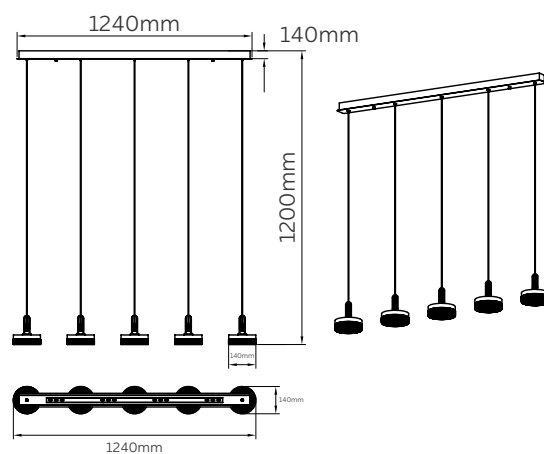

PENDANT LAMP

ROPE WAY

Model No	LFPD037-25W-5L-A
Wattage	25W
Lumen	2187.5lm
Dimension	1240(L) x 140(W) x 1200(H)mm
CCT	3000K
Housing Material	Pure Aluminium
Product Color	Black