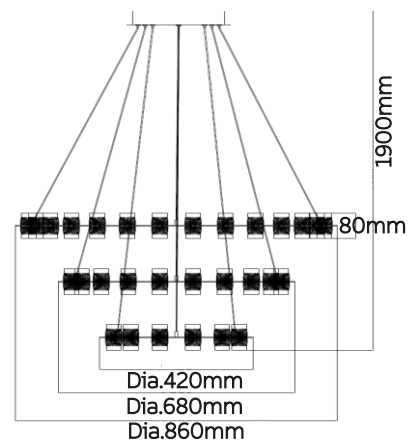

CHANDELIER

THE COCKTAIL

Model No	LFPD016-240W
Wattage	240W
Lumen	16000lm
Dimension	Dia.860mm
CCT	3000K
Housing Material	Metal + Acrylic
Product Color	Sand Black