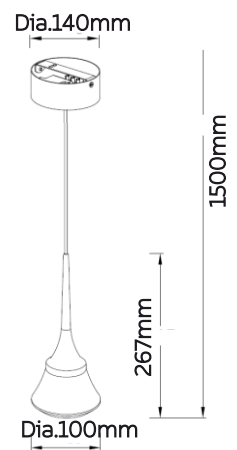

TABLE LAMP

MARSHMELLOWS

Model No	LFTB028-10W
Wattage	10W
Lumen	590lm
Dimension	Dia.160 x 350(H)mm, Lamp Size Dia.160 x 120(H)mm
CCT	3000K
Housing Material	Aluminium
Product Color	Brass

TABLE LAMP

SPACE PINBALL

Model No	LFTB029-9W
Wattage	9W
Lumen	530lm
Dimension	180(L) x 120(W) x 200(H)mm
CCT	3000K
Housing Material	Aluminium
Product Color	Brass

WALL LAMP

SPACE PINBALL

Model No	LFWL029-9W-A
Wattage	9W
Lumen	530lm
Dimension	120(L) x 140(W) x 300(H)mm
CCT	3000K
Housing Material	Aluminium
Product Color	Brass

WALL LAMP

SPACE PINBALL

Model No	LFWL029-9W-B
Wattage	9W
Lumen	530lm
Dimension	Dia.280(L) x 240(H)mm
CCT	3000K
Housing Material	Aluminium
Product Color	Brass

WALL LAMP

SPACE PINBALL

Model No	LFWL029-9W-C
Wattage	9W
Lumen	530lm
Dimension	190(L) x 260(W) x 350(H)mm
CCT	3000K
Housing Material	Aluminium
Product Color	Brass

PENDANT LAMP

JEWEL ROBE

Model No	LFPD030-10W
Wattage	10W
Lumen	875lm
Dimension	Dia.100 x 120(H) x Hanging 1500(H)mm Base Dia.140 x 40(H)mm
CCT	3000K
Housing Material	Aluminium
Product Color	Brass

PENDANT LAMP