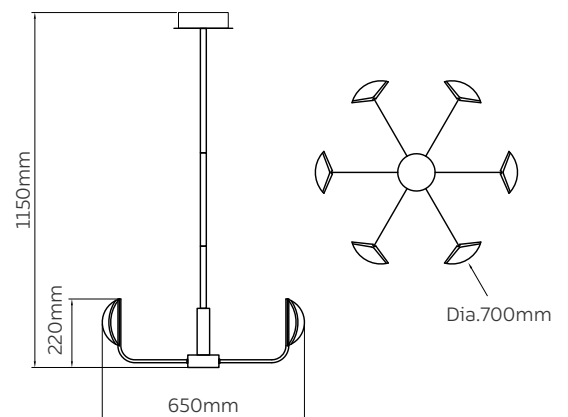

REARVIEW

Model No	LFPD043-48W-6L
Wattage	48W
Lumen	4200lm
Dimension	Dia.700 x 1150(H)mm
CCT	3000K
Housing Material	Pure Aluminium+Acrylic
Product Color	Gold