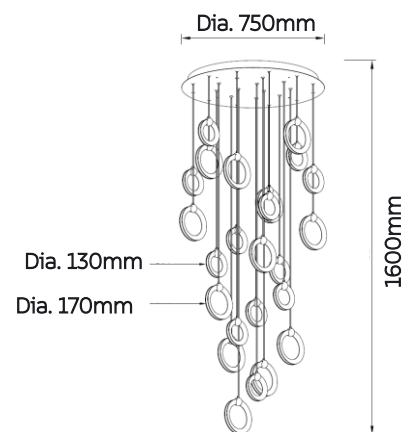

PENDANT LAMP

RING UNIVERSE

Model No	LFPD019-192W
Wattage	192W
Lumen	10500lm
Dimension	Dia.750mm
CCT	3000K
Housing Material	Aluminium
Product Color	Sand Gold