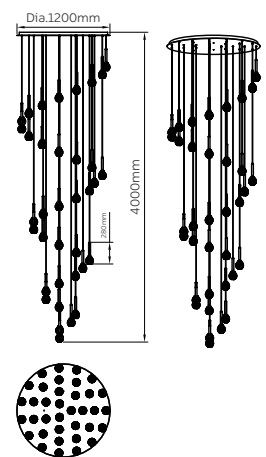

PENDANT LAMP

MACE

Model No	LFPD035-25W-5L-A
Wattage	25W
Lumen	1750lm
Dimension	1200(L) x 95(W) x 1200(H)mm
CCT	3000K
Housing Material	Metal
Product Color	Sand Gold

PENDANT LAMP

MACE

Model No	LFPD035-120W-36L
Wattage	120W
Lumen	10500lm
Dimension	Dia.1200 x 4000(H)mm
CCT	3000K
Housing Material	Metal
Product Color	Sand Gold