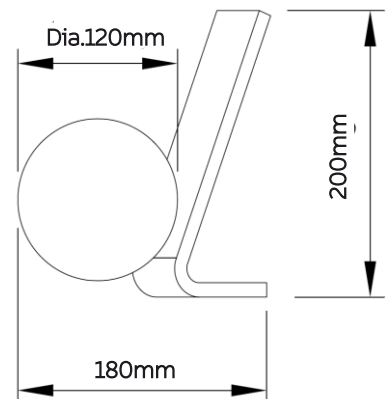

CHANDELIER

MARSHMELLOWS

Model No	LFPD028-100W
Wattage	100W
Lumen	5900lm
Dimension	Dia.1050 x 350(H)mm, C.G Box Dia.140 x 40(H)mm, Lamp Size Dia.160 x 120(H)mm
CCT	3000K
Housing Material	Aluminium
Product Color	Brass

TABLE LAMP

MARSHMELLOWS

Model No	LFTB028-10W
Wattage	10W
Lumen	590lm
Dimension	Dia.160 x 350(H)mm, Lamp Size Dia.160 x 120(H)mm
CCT	3000K
Housing Material	Aluminium
Product Color	Brass

TABLE LAMP

SPACE PINBALL

Model No	LFTB029-9W
Wattage	9W
Lumen	530lm
Dimension	180(L) x 120(W) x 200(H)mm
CCT	3000K
Housing Material	Aluminium
Product Color	Brass

WALL LAMP

SPACE PINBALL

Model No	LFWL029-9W-A
Wattage	9W
Lumen	530lm
Dimension	120(L) x 140(W) x 300(H)mm
CCT	3000K
Housing Material	Aluminium
Product Color	Brass