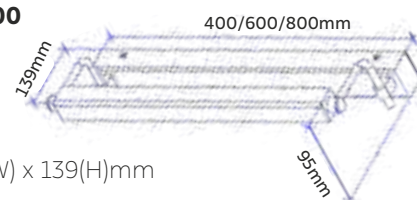

GLARE ROOF

Model No	LFML015-400	LFML015-600	LFML015-800
Wattage	6W	10W	18W
Lumen	525lm	875lm	1575lm
Dimension	400(L) x 95(W) x 139(H)mm	600(L) x 95(W) x 139(H)mm	800(L) x 95(W) x 139(H)mm
CCT	3000K	3000K	3000K
Housing Material	Aluminium + Acrylic	Aluminium + Acrylic	Aluminium + Acrylic
Product Color	Dark Grey	Silver	Silver