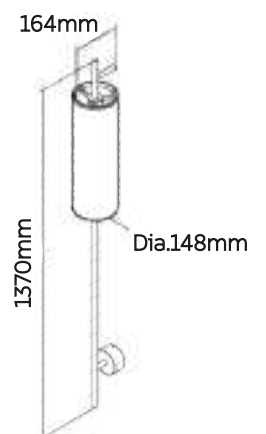

WALL LAMP

LIGHTSABER

Model No	LFWL005-1254
Wattage	14W
Lumen	1225lm
Dimension	306(L) x 63(W) x 1254(H)mm
CCT	3000K
Housing Material	Aluminium + Acrylic
Product Color	Black

PENDANT LAMP

LIGHTSABER

Model No	LFPD004-0832	LFPD004-1210
Wattage	10W	13W
Lumen	875lm	1138lm
Dimension	Dia.11 x 832(H)mm Hanging 2500(H)mm	Dia.11 x 1210(H)mm Hanging 2500(H)mm
CCT	3000K	3000K
Housing Material	Aluminium + Acrylic	Aluminium + Acrylic
Product Color	Black	Black

PENDANT LAMP

DARKECLIPSE

Model No	LFPD003-612	LFPD003-805
Wattage	20W	28W
Lumen	1750lm	2450lm
Dimension	Dia.612 x 13(W) x 1500(H)mm	Dia.805 x 13(W) x 1500(H)mm
CCT	3000K	3000K
Housing Material	Aluminium + Acrylic	Aluminium + Acrylic
Product Color	Black	Black

WALL LAMP

THERMOLITT

Model No	LFWL006-1
Wattage	20W
Lumen	1750lm
Dimension	Dia.148 x 164(W) x 1370(H)mm
CCT	3000K
Housing Material	Aluminium + Glass
Product Color	Black

WALL LAMP

THERMOLITT

Model No	LFWL006-2
Wattage	50W
Lumen	4375lm
Dimension	Dia.148 x 208(W) x 1208(H)mm
CCT	3000K
Housing Material	Aluminium + Glass
Product Color	Black

PENDANT LAMP

THERMOLITT

Model No	LFPD007-0652H	LFPD007-1210H
Wattage	30W	50W
Lumen	2625lm	4375lm
Dimension	Dia.148 x 652(H)mm Hanging 1500(H)mm	Dia.148 x 1164(H)mm Hanging 1500(H)mm
CCT	3000K	3000K
Housing Material	Aluminium + Glass	Aluminium + Glass
Product Color	Black	Black