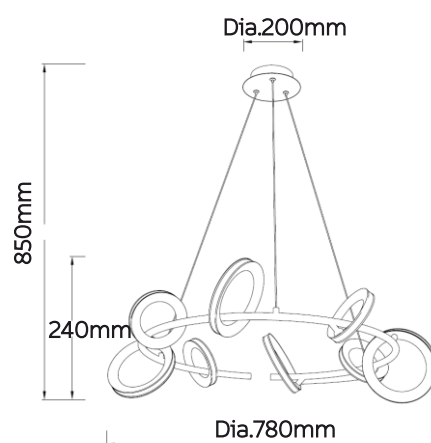

CHANDELIER

RING UNIVERSE

Model No	LFPD023-45W
Wattage	45W
Lumen	3675lm
Dimension	Dia.780(L) x 850(H)mm
CCT	3000K
Housing Material	Aluminium
Product Color	Sand Gold

TABLE LAMP

FLOOR LAMP

RING UNIVERSE

Model No	LFTB023-10W	LFTB023-25W(FLOOR LAMP)
Wattage	10W	25W
Lumen	962lm	1837lm
Dimension	Dia.220 x 450(H)mm	Dia.300 x 1500(H)mm
CCT	3000K	3000K
Housing Material	Aluminium	Aluminium
Product Color	Sand Gold	Sand Gold