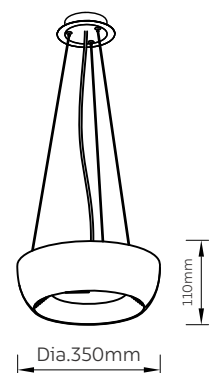

SURFACE LIGHT

BOWLIT

Model No	LFSS041-38W
Wattage	38W
Lumen	3325lm
Dimension	Dia.500 x 130(H)mm
CCT	3000K
Housing Material	Pure Aluminium
Product Color	White+Gold

PENDANT LAMP

BOWLIT

Model No	LFPD041-21W
Wattage	21W
Lumen	1837.5lm
Dimension	Dia.350 x 110(H)mm
CCT	3000K
Housing Material	Pure Aluminium
Product Color	White+Gold