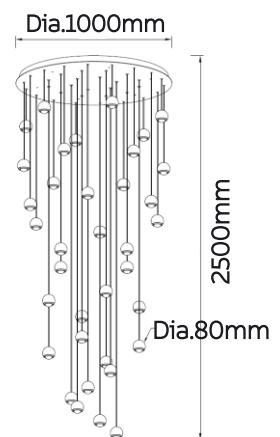

GOBLIN

Model No	LFPD018-288W
Wattage	288W
Lumen	12250lm
Dimension	Dia.1000mm
CCT	3000K
Housing Material	Aluminium
Product Color	Sand Gold