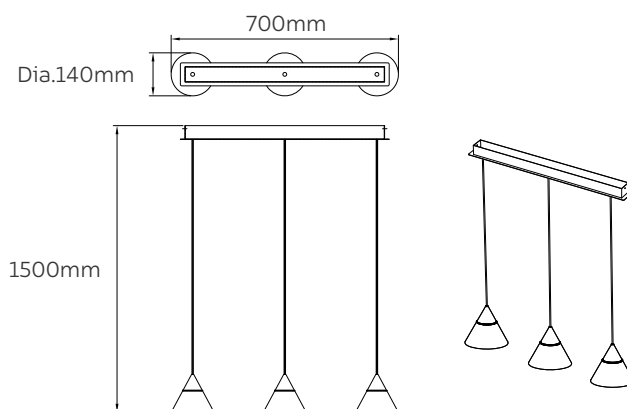

MOCKTAIL

Model No	LFPD033-12W-3L-A
Wattage	12W
Lumen	1050lm
Dimension	Dia.140 x 700(L) x 1500(H)mm
CCT	3000K
Housing Material	Pure aluminium + Acrylic
Product Color	Sand Gold