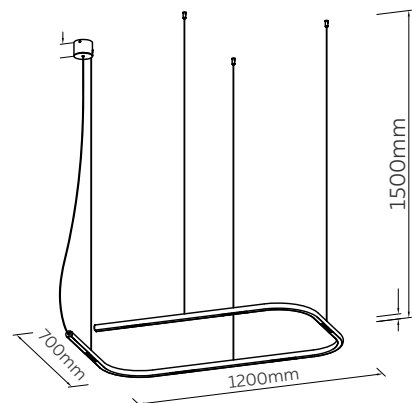

PENDANT LAMP

RAY DUCT

Model No	LFPD039-25W
Wattage	25W
Lumen	2187.5lm
Dimension	750(L) x 750(W) x 1500(H)mm
CCT	3000K
Housing Material	Pure Aluminium
Product Color	Black

PENDANT LAMP

RAY DUCT

Model No	LFPD039-36W
Wattage	36W
Lumen	3150lm
Dimension	1200(L) x 700(W) x 1500(H)mm
CCT	3000K
Housing Material	Pure Aluminium
Product Color	Black