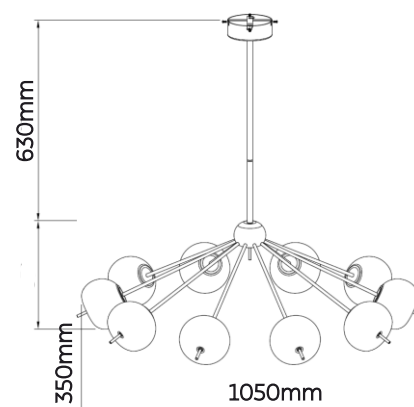

CHANDELIER

MARSHMELLOWS

Model No	LFPD028-30W
Wattage	30W
Lumen	1700lm
Dimension	1150(L) x 970(H)mm, C.G Box Dia.100 x 40(H)mm, Lamp Size Dia.160 x 120(H)mm, Light Bar Dia. 16 x 1400(H)mm
CCT	3000K
Housing Material	Aluminium
Product Color	Brass

CHANDELIER

MARSHMELLOWS

Model No	LFPD028-60W
Wattage	60W
Lumen	3500lm
Dimension	Dia.700 x 900(H)mm, C.G Box Dia.120 x 40(H)mm, Lamp Size Dia.160 x 120(H)mm
CCT	3000K
Housing Material	Aluminium
Product Color	Brass

CHANDELIER

MARSHMELLOWS

Model No	LFPD028-100W
Wattage	100W
Lumen	5900lm
Dimension	Dia.1050 x 350(H)mm, C.G Box Dia.140 x 40(H)mm, Lamp Size Dia.160 x 120(H)mm
CCT	3000K
Housing Material	Aluminium
Product Color	Brass