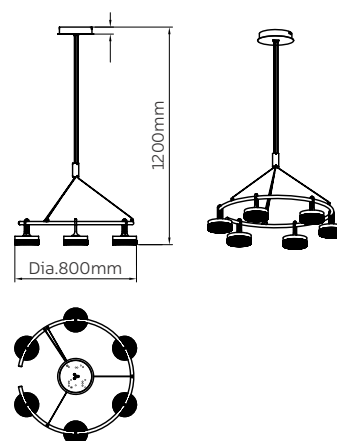

ROPEWAY

Model No	LFPD037-30W-6L-C
Wattage	30W
Lumen	2625lm
Dimension	Dia.800 x 1200(H)mm
CCT	3000K
Housing Material	Pure Aluminium
Product Color	Black