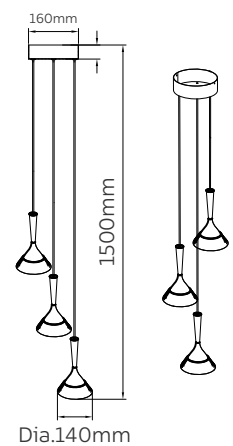

PENDANT LAMP

BLACKHOOD

Model No	LFPD034- 12W-3L-B
Wattage	12W
Lumen	1050lm
Dimension	Dia.140 x 160(L) x 1500(H)mm
CCT	3000K
Housing Material	Pure aluminium + Acrylic
Product Color	Sand Gold+Black