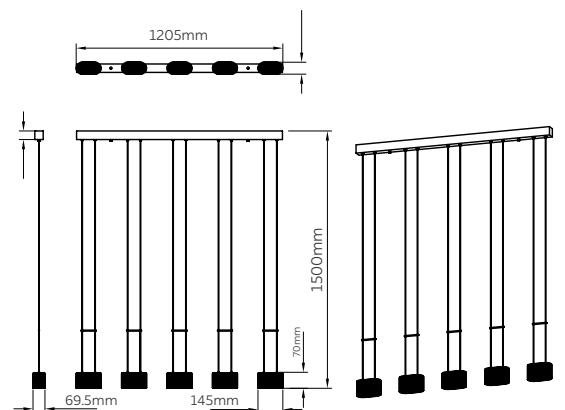

CUBOID

Model No	LFPD036-18W -5L-A
Wattage	18W
Lumen	1575lm
Dimension	1205(L) x 69.5(W) x 1500(H)mm
CCT	3000K
Housing Material	Metal
Product Color	Sand Gold