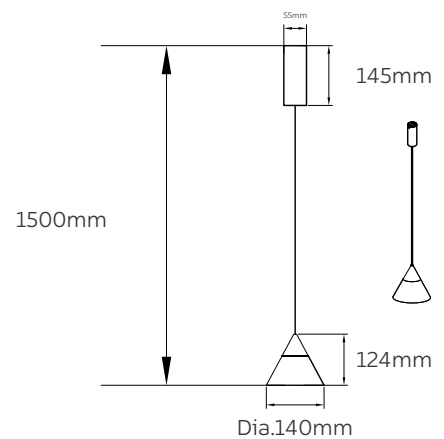

WALL LAMP

DROP DRUMS

Model No	LFWL032-40W-2L
Wattage	40W
Lumen	3500lm
Dimension	Dia.250 x 180(H)mm
CCT	3000K
Housing Material	Pure aluminium + glass
Product Color	Black

PENDANT LAMP

MOCKTAIL

Model No	LFPD033-4W-1L
Wattage	4W
Lumen	437.5lm
Dimension	Dia.140 x 1500(H)mm
CCT	3000K
Housing Material	Pure aluminium + Acrylic
Product Color	Sand Gold