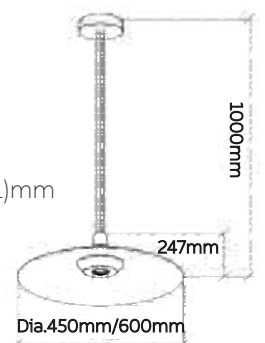

PENDANT LAMP

MEXICAN HOOD

Model No	LFPD009-450	LFPD009-600
Wattage	19W	25W
Lumen	1663lm	1750lm
Dimension	Dia.450 x 247(Lamp H) x 1000(Wire L)mm	Dia.600 x 247(Lamp H) x 1000(Wire L)mm
CCT	3000K	3000K
Housing Material	Aluminium + Acrylic	Aluminium + Acrylic
Product Color	Black + Copper	Black + Copper