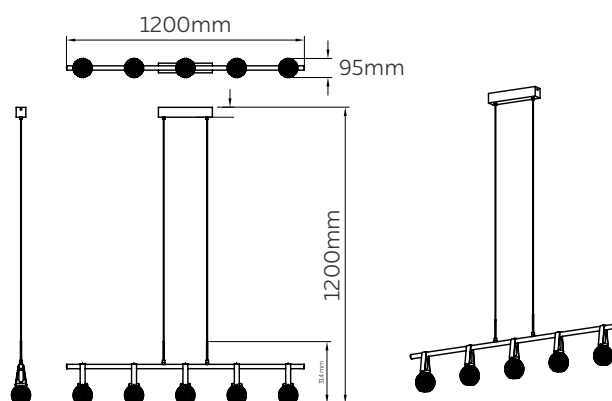

MACE

Model No	LFPD035-25W-5L-B
Wattage	25W
Lumen	1750lm
Dimension	1200(L) x 95(W) x 1200(H)mm
CCT	3000K
Housing Material	Metal
Product Color	Sand Gold