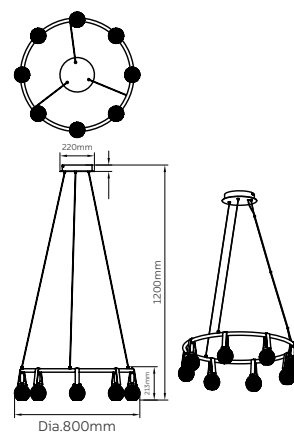

MACE

Model No	LFPD035-40W-8L-C
Wattage	40W
Lumen	3062.5lm
Dimension	Dia.800 x 1200(H)mm
CCT	3000K
Housing Material	Metal
Product Color	Sand Gold