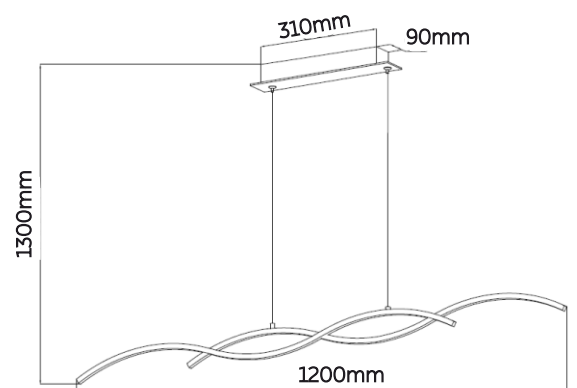

PENDANT LAMP

GOLDEN CHALET (WAVESPATTERN)

Model No	LFPD024-36W
Wattage	36W
Lumen	2800lm
Dimension	1200(L)mm
CCT	3000K
Housing Material	Aluminium
Product Color	Gold