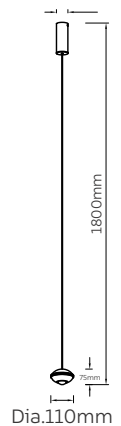

PENDANT LAMP

FIREBUG

Model No	LFPD040-20W-5L
Wattage	20W
Lumen	1750lm
Dimension	Dia.40 x 600(L) x 1600(H)mm
CCT	3000K
Housing Material	Pure Aluminium
Product Color	Sand Gold

PENDANT LAMP

MINIFO

Model No	LFPD042-5W-1L
Wattage	5W
Lumen	437.5lm
Dimension	Dia.110 x 75(H) x Hanging 1800(H)mm
CCT	3000K
Housing Material	Pure Aluminium
Product Color	Sand Gold