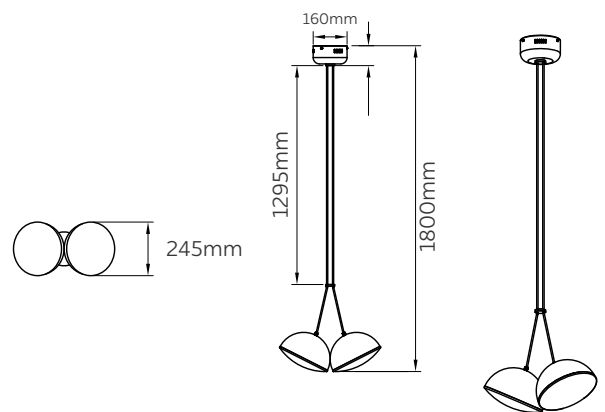

PENDANT LAMP

DROP DRUMS

Model No	LFPD032-40W-2L
Wattage	40W
Lumen	3500lm
Dimension	478(L) x 245(W) X 1800(H)mm
CCT	3000K
Housing Material	Pure aluminium + glass
Product Color	Black