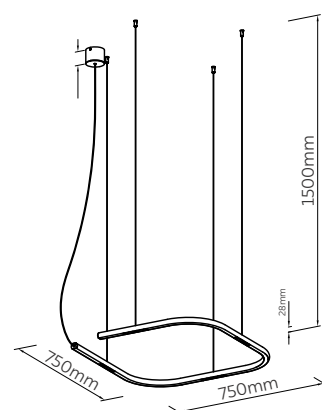

RAY DUCT

Model No	LFPD039-25W
Wattage	25W
Lumen	2187.5lm
Dimension	750(L) x 750(W) x 1500(H)mm
CCT	3000K
Housing Material	Pure Aluminium
Product Color	Black