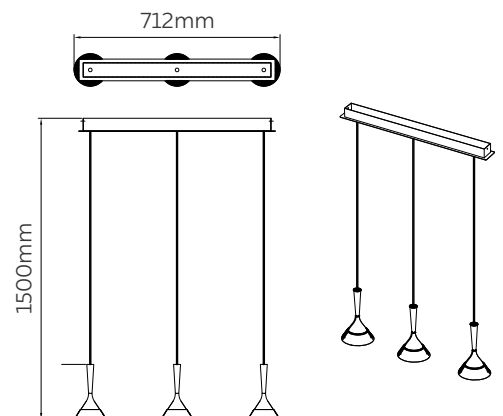

PENDANT LAMP

BLACKHOOD

Model No	LFPD034-12W-3L-A
Wattage	12W
Lumen	1050lm
Dimension	Dia.140 x 712(L) x 1500(H)mm
CCT	3000K
Housing Material	Pure aluminium + Acrylic
Product Color	Sand Gold+Black