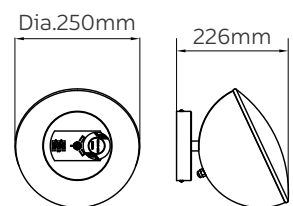

CEILING LIGHT

DROP DRUMS

Model No	LFCL032-20W-1L
Wattage	20W
Lumen	1750lm
Dimension	Dia.250 x 226(H)mm
CCT	3000K
Housing Material	Pure aluminium + glass
Product Color	Black