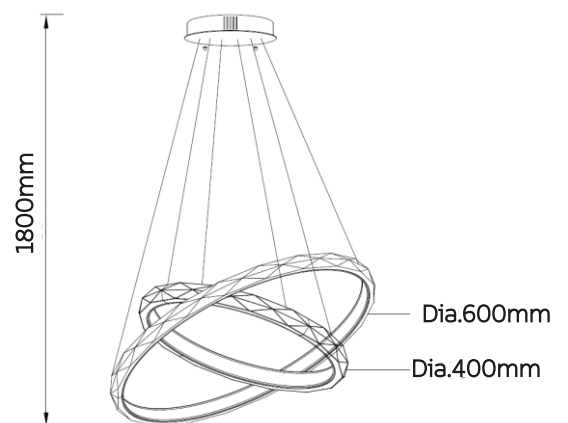

CHANDELIER

DUSKY MOON

Model No	LFPD031-47W
Wattage	47W
Lumen	4112lm
Dimension	Dia.600 x Dia.400 x 1800(H)mm
CCT	3000K
Housing Material	Aluminium
Product Color	Rose Gold