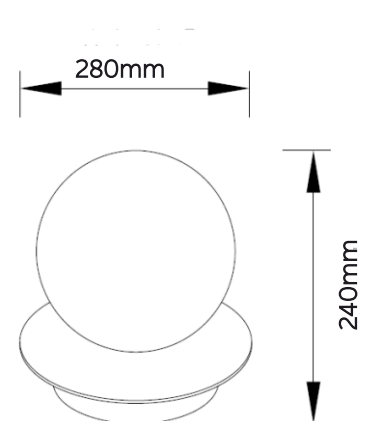

WALL LAMP

SPACE PINBALL

Model No	LFWL029-9W-B
Wattage	9W
Lumen	530lm
Dimension	Dia.280(L) x 240(H)mm
CCT	3000K
Housing Material	Aluminium
Product Color	Brass