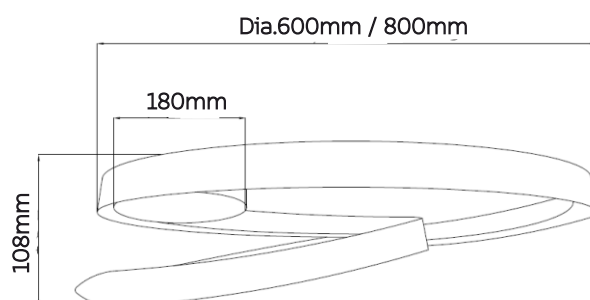

SURFACE LIGHT

GLORIFYING COIL

Model No	LFSS025-58W	LFSS025-84W
Wattage	58W	84W
Lumen	4600lm	6700lm
Dimension	Dia.600mm	Dia.800mm
CCT	3000K	3000K
Housing Material	Aluminium	Aluminium
Product Color	Gold	Gold