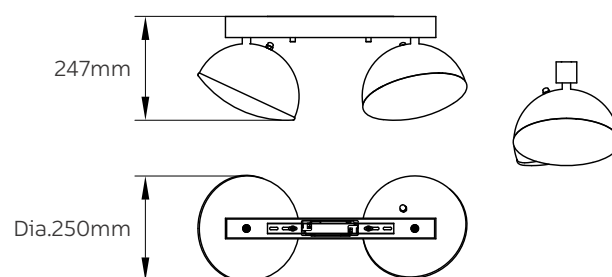

CEILING LIGHT

DROP DRUMS

Model No	LFCL032-20W-1L
Wattage	20W
Lumen	1750lm
Dimension	Dia.250 x 226(H)mm
CCT	3000K
Housing Material	Pure aluminium + glass
Product Color	Black

CEILING LIGHT

DROP DRUMS

Model No	LFCL032-40W-2L
Wattage	40W
Lumen	3500lm
Dimension	639(L) x 250(W) x 247(H)mm
CCT	3000K
Housing Material	Pure aluminium + glass
Product Color	Black