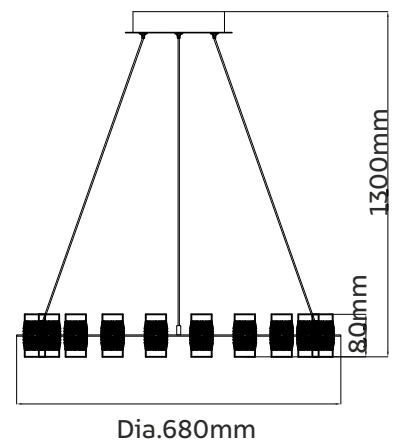

CHANDELIER

THE COCKTAIL

Model No	LFPD016-80W
Wattage	80W
Lumen	5400lm
Dimension	Dia.680mm
CCT	3000K
Housing Material	Metal + Acrylic
Product Color	Sand Black