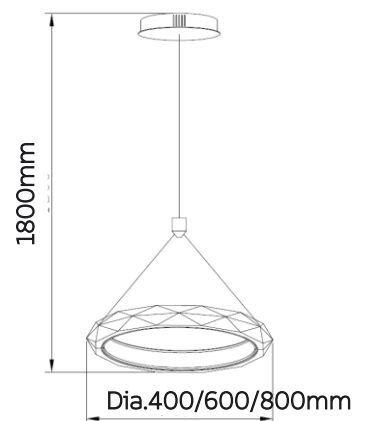

Model No	LFPD030-30W-B
Wattage	30W
Lumen	1837lm
Dimension	Dia.100 x 120(H) x Hanging 1500(H)mm Base Dia.160 x 50(H)mm
CCT	3000K
Housing Material	Aluminium
Product Color	Brass

PENDANT LAMP

DUSKY MOON

Model No	LFPD031-19W	LFPD031-28W	LFPD031-38W(CHANDELIER)
Wattage	19W	28W	38W
Lumen	1662lm	2450lm	3325lm
Dimension	Dia.400mm	Dia.600mm	Dia.800mm
CCT	3000K	3000K	3000K
Housing Material	Aluminium	Aluminium	Aluminium
Product Color	Rose Gold	Rose Gold	Rose Gold