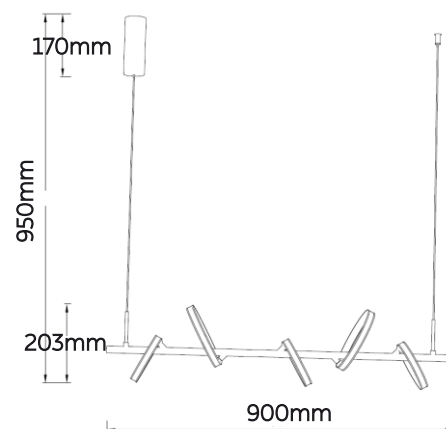

RING UNIVERSE

Model No	LFPD023-25W
Wattage	25W
Lumen	2625lm
Dimension	900(L) x 950(H)mm
CCT	3000K
Housing Material	Aluminium
Product Color	Sand Gold