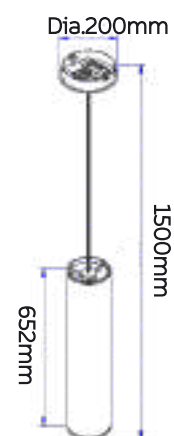

PENDANT LAMP

DARKECLIPSE

Model No	LFPD003-612	LFPD003-805
Wattage	20W	28W
Lumen	1750lm	2450lm
Dimension	Dia.612 x 13(W) x 1500(H)mm	Dia.805 x 13(W) x 1500(H)mm
CCT	3000K	3000K
Housing Material	Aluminium + Acrylic	Aluminium + Acrylic
Product Color	Black	Black

WALL LAMP

THERMOLITT

Model No	LFWL006-1
Wattage	20W
Lumen	1750lm
Dimension	Dia.148 x 164(W) x 1370(H)mm
CCT	3000K
Housing Material	Aluminium + Glass
Product Color	Black

WALL LAMP

THERMOLITT

Model No	LFWL006-2
Wattage	50W
Lumen	4375lm
Dimension	Dia.148 x 208(W) x 1208(H)mm
CCT	3000K
Housing Material	Aluminium + Glass
Product Color	Black

PENDANT LAMP

THERMOLITT

Model No	LFPD007-0652H	LFPD007-1210H
Wattage	30W	50W
Lumen	2625lm	4375lm
Dimension	Dia.148 x 652(H)mm Hanging 1500(H)mm	Dia.148 x 1164(H)mm Hanging 1500(H)mm
CCT	3000K	3000K
Housing Material	Aluminium + Glass	Aluminium + Glass
Product Color	Black	Black

PENDANT LAMP

THERMOLITT

Model No	LFPD007-0652V
Wattage	35W
Lumen	3063lm
Dimension	Dia.200 x 652(W) x Hanging 1500(H)mm
CCT	3000K
Housing Material	Aluminium + Glass
Product Color	Black

FEATHER
TOUCH
DIMMABLE