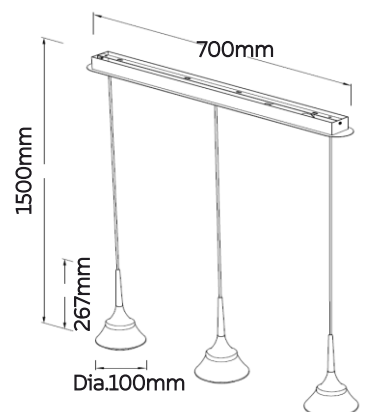

JEWEL ROBE

Model No	LFPD030-30W-A
Wattage	30W
Lumen	1837lm
Dimension	Dia100 x 120(H) x Hanging 1500(H)mm Base Size 700(L) x 35(H)mm
CCT	3000K
Housing Material	Aluminium
Product Color	Brass