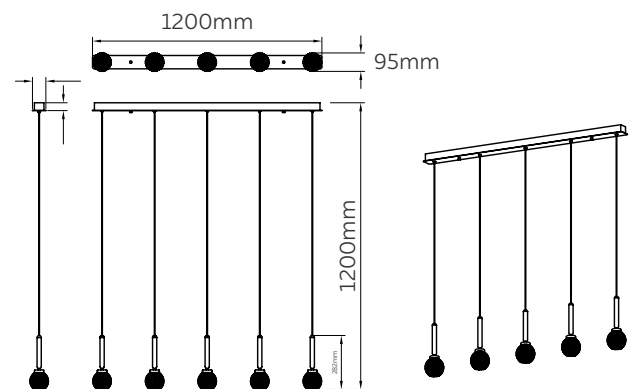

MACE

Model No	LFPD035-25W-5L-A
Wattage	25W
Lumen	1750lm
Dimension	1200(L) x 95(W) x 1200(H)mm
CCT	3000K
Housing Material	Metal
Product Color	Sand Gold