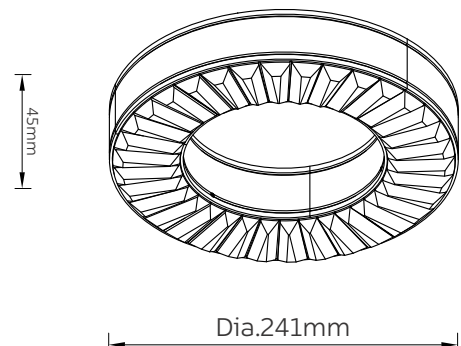

CHANDELIER

ROPEWAY

Model No	LFPD037-30W-6L-C
Wattage	30W
Lumen	2625lm
Dimension	Dia.800 x 1200(H)mm
CCT	3000K
Housing Material	Pure Aluminium
Product Color	Black

SURFACE LIGHT

POLO

Model No	LFSS038-18W
Wattage	18W
Lumen	1575lm
Dimension	Dia.241 x 45(H)mm
CCT	3000K
Housing Material	Metal+Acrylic
Product Color	Sand Gold