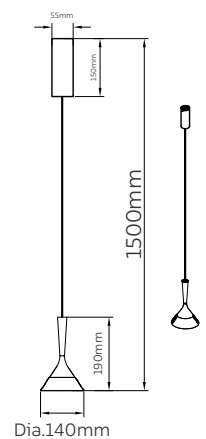

BLACKHOOD

Model No	LFPD034-4W-1L
Wattage	4W
Lumen	437.5lm
Dimension	Dia.140 x 1500(H)mm
CCT	3000K
Housing Material	Pure aluminium + Acrylic
Product Color	Sand Gold+Black