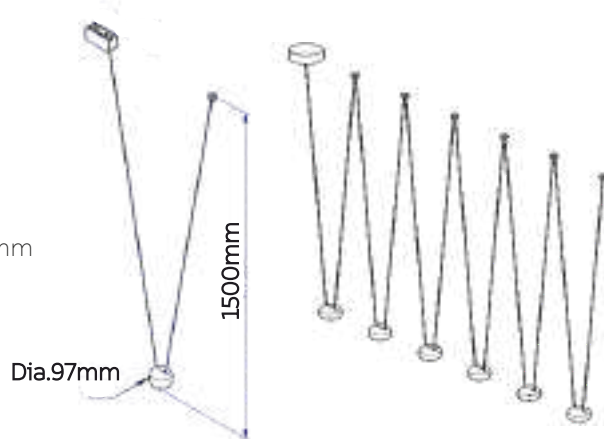

DARK MAGIC

Model No	LFPD013-6L
Wattage	28W
Lumen	2450lm
Dimension	Dia.97 x 1650(L) x 79(H)mm Hanging 1500(H)mm
CCT	3000K
Housing Material	Aluminium + Acrylic
Product Color	Black