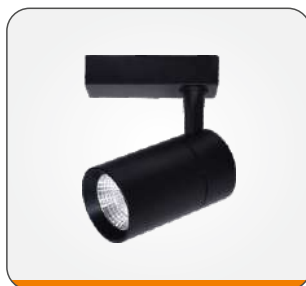

RL4003

TRACK LIGHT: 20W
LED: BRIDGELUX
LED COLOR: 3K/4K/6K
DIMENSION: Ø78x138(H)MM
BEAM ANGLE: 38°
LUMENS OUTPUT: 1600lm
IP RATING: IP20
BODY COLOR: WH, BK