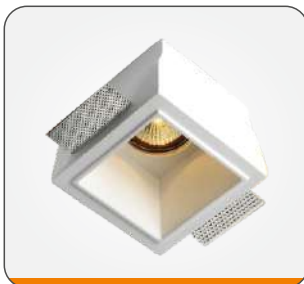

RL3504

TRIMLESS SPOT LIGHT
LAMP SOURCE: MR16 MODULE
DIMENSION: Ø103x103x130(H)MM
CUTOUT SIZE: Ø106x106MM
IP RATING: IP20
BODY COLOR: WH